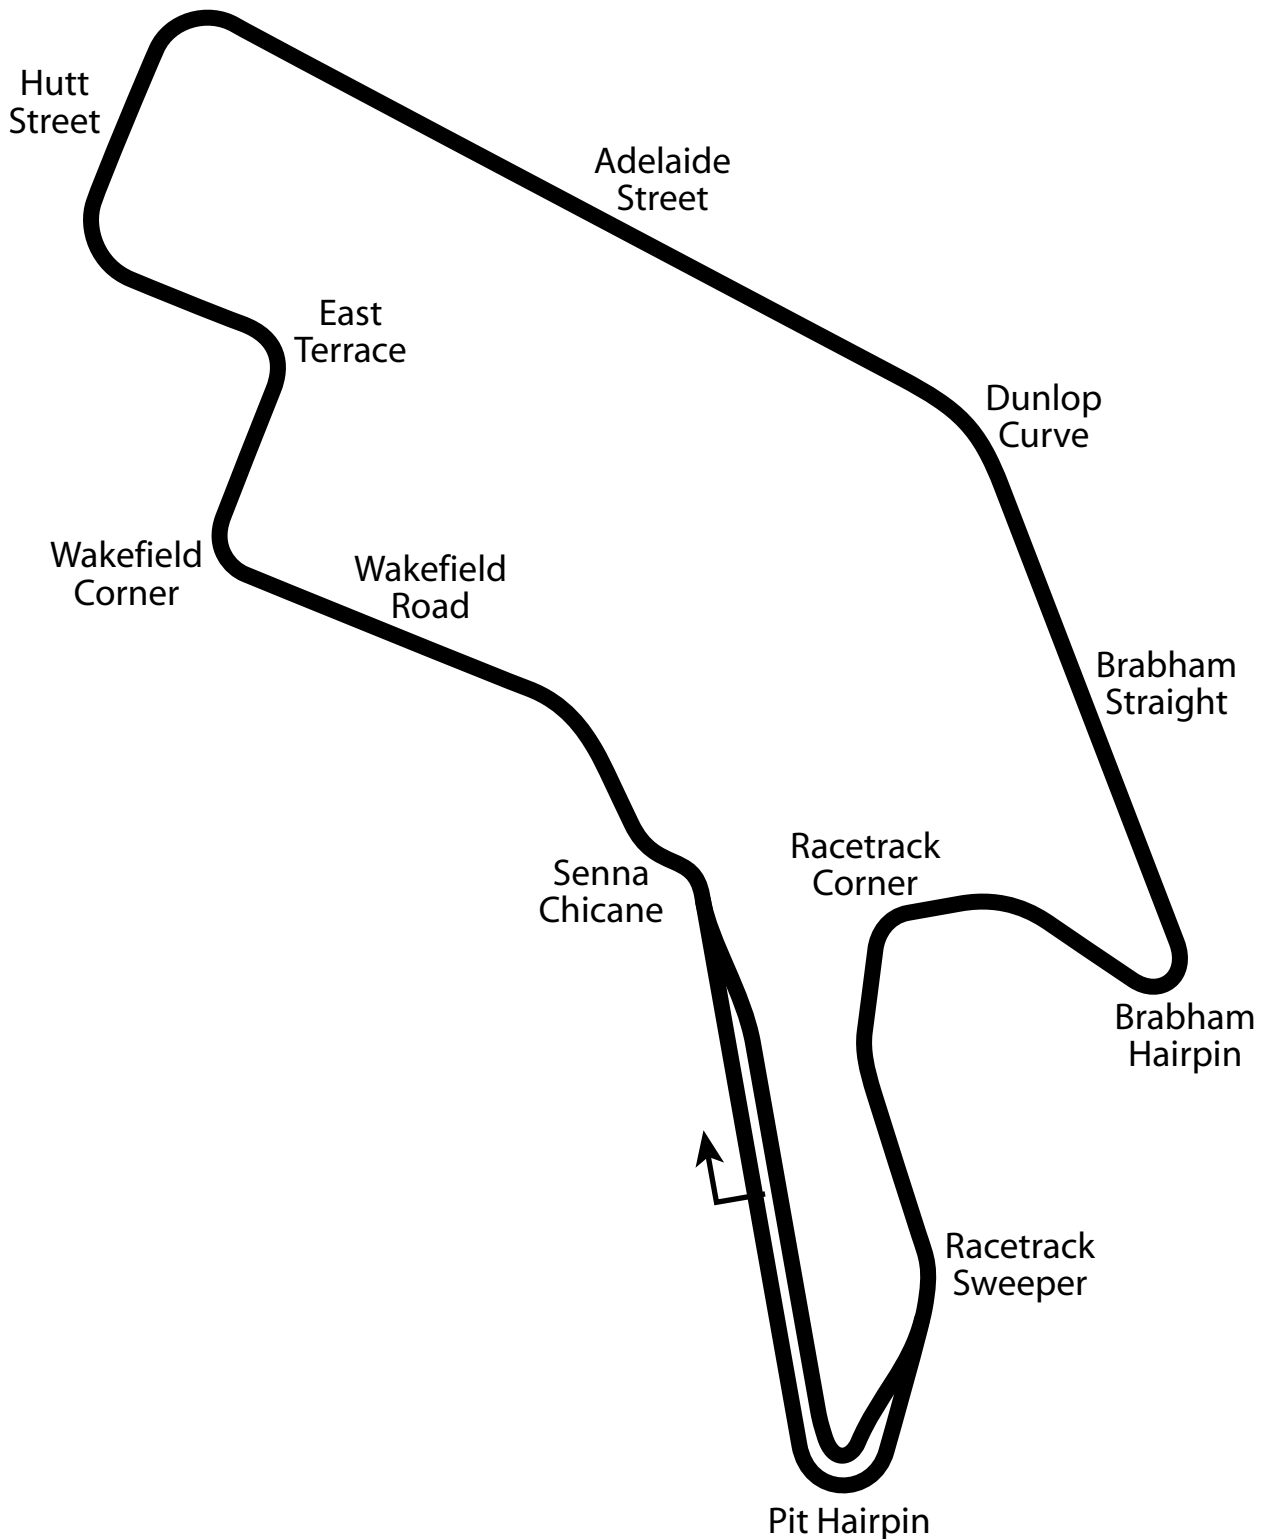

# Adelaide 2002 Sprint Circuit

2.06 miles  
3.32 km  
13 turns

**adelai02**