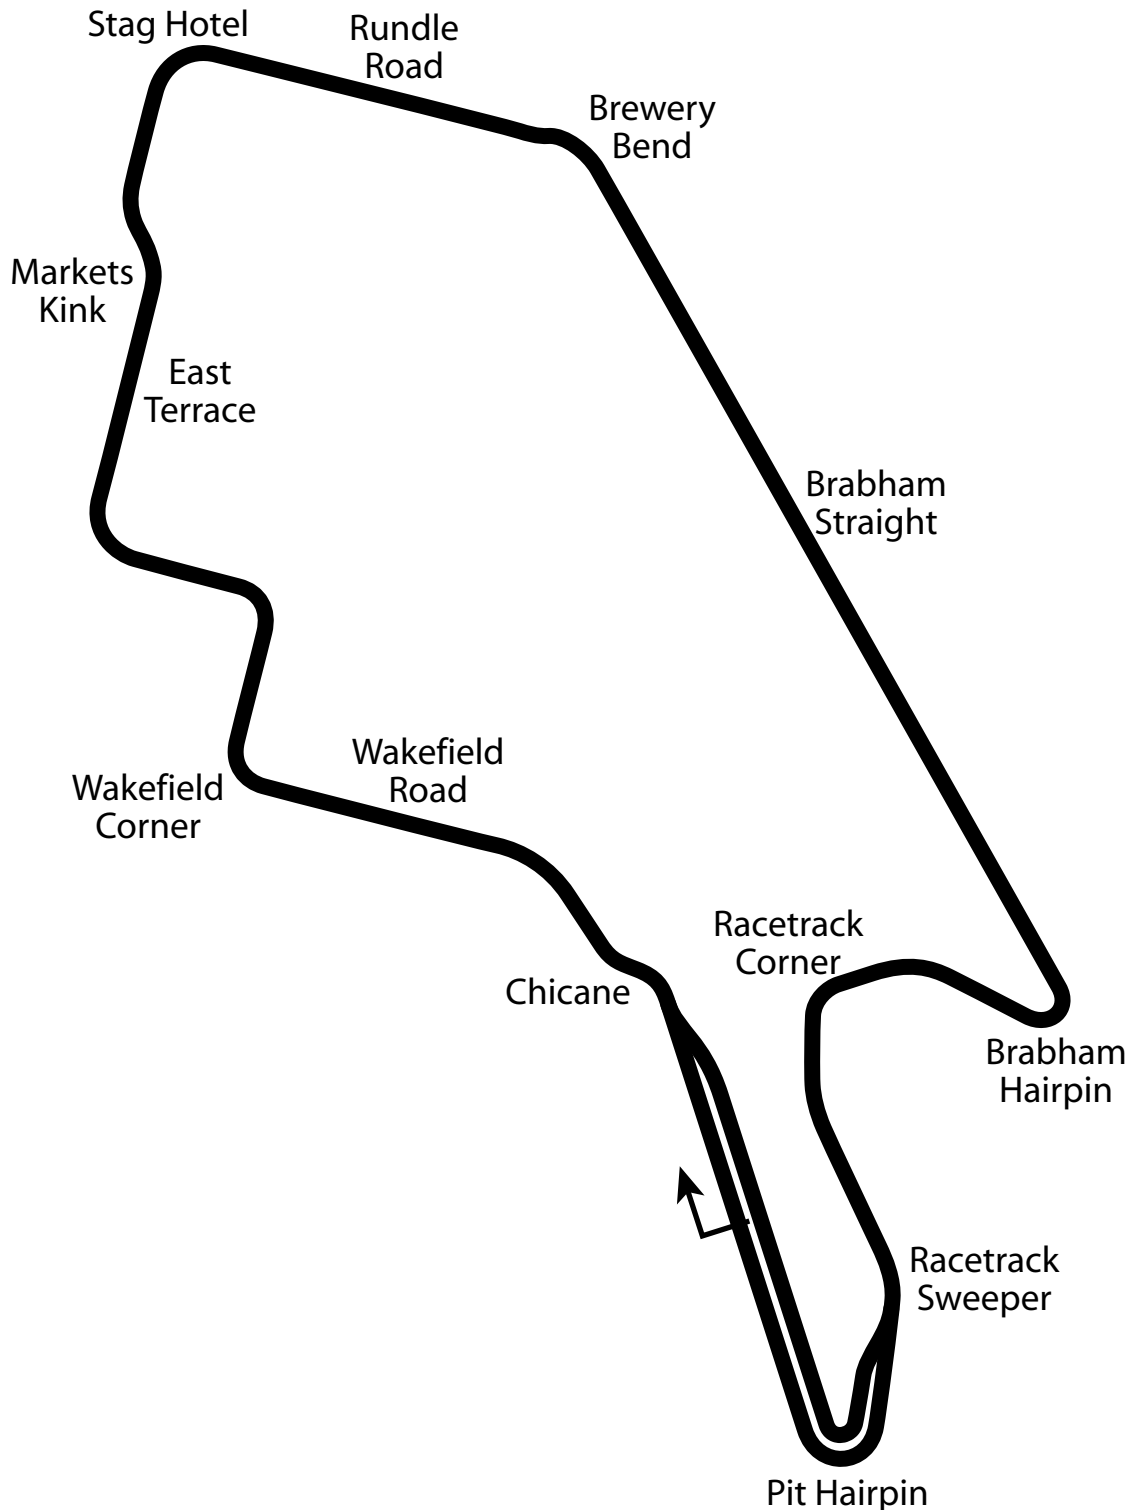

# Adelaide Grand Prix Circuit

2.35 miles  
3.78 km  
15 turns

**adelaide**