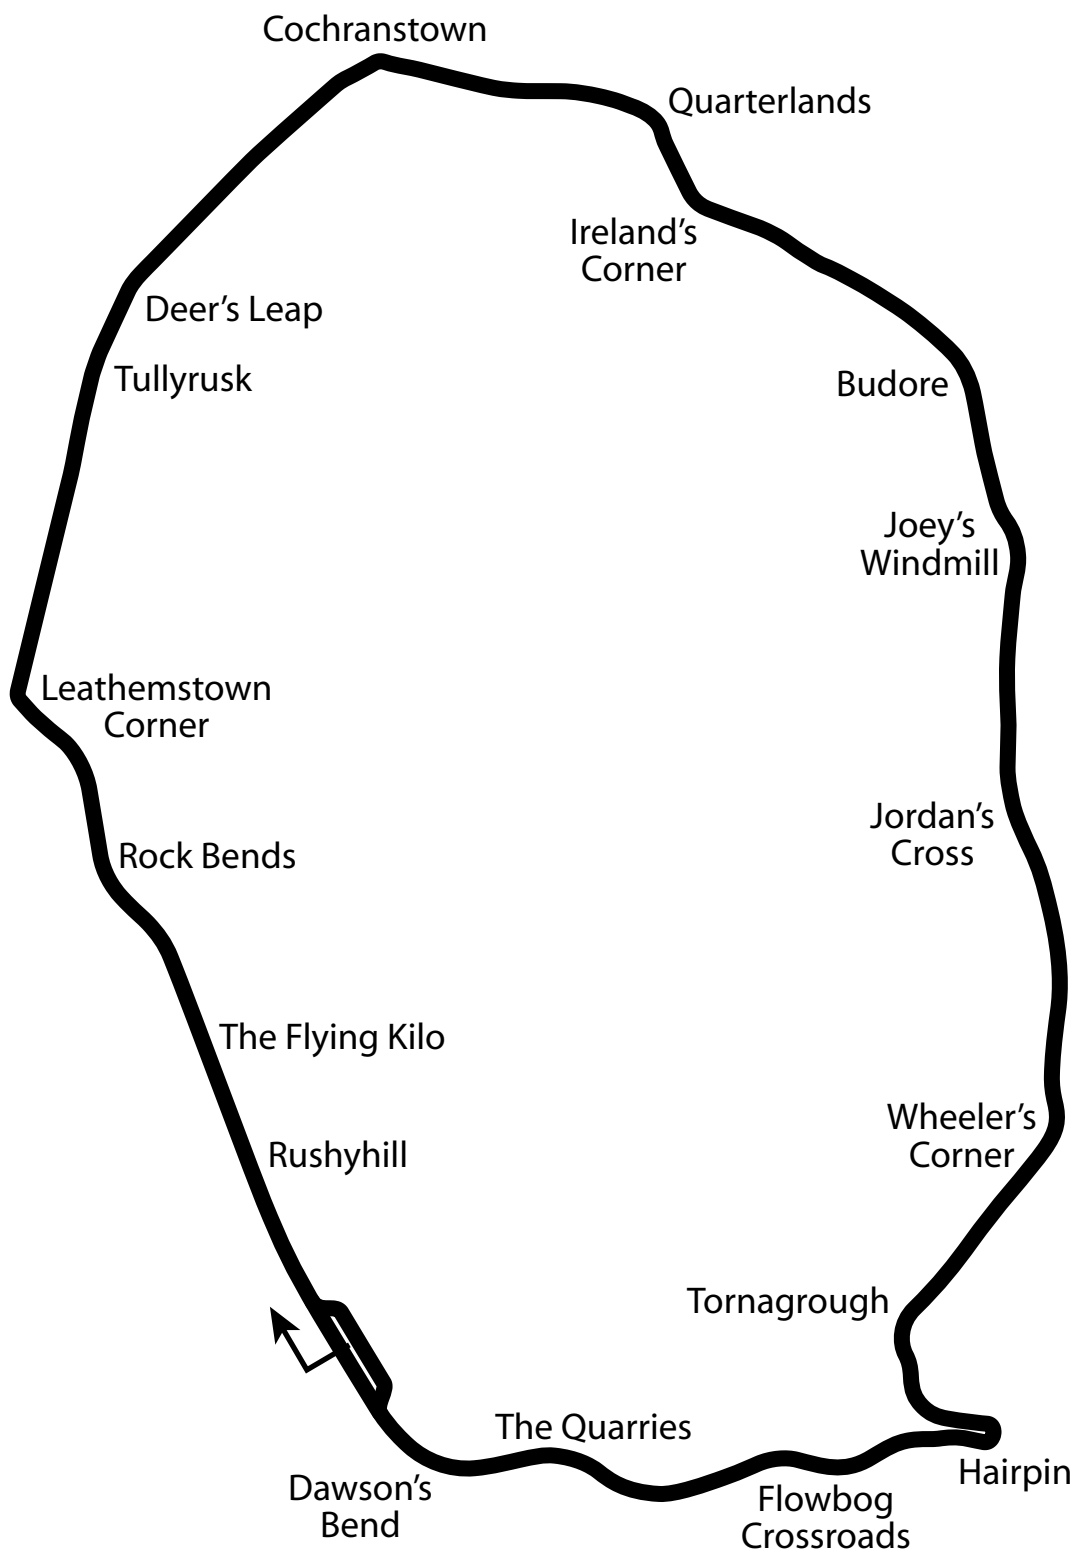

Dundrod Circuit

7.40 miles
11.91 km
36 turns

dundrod