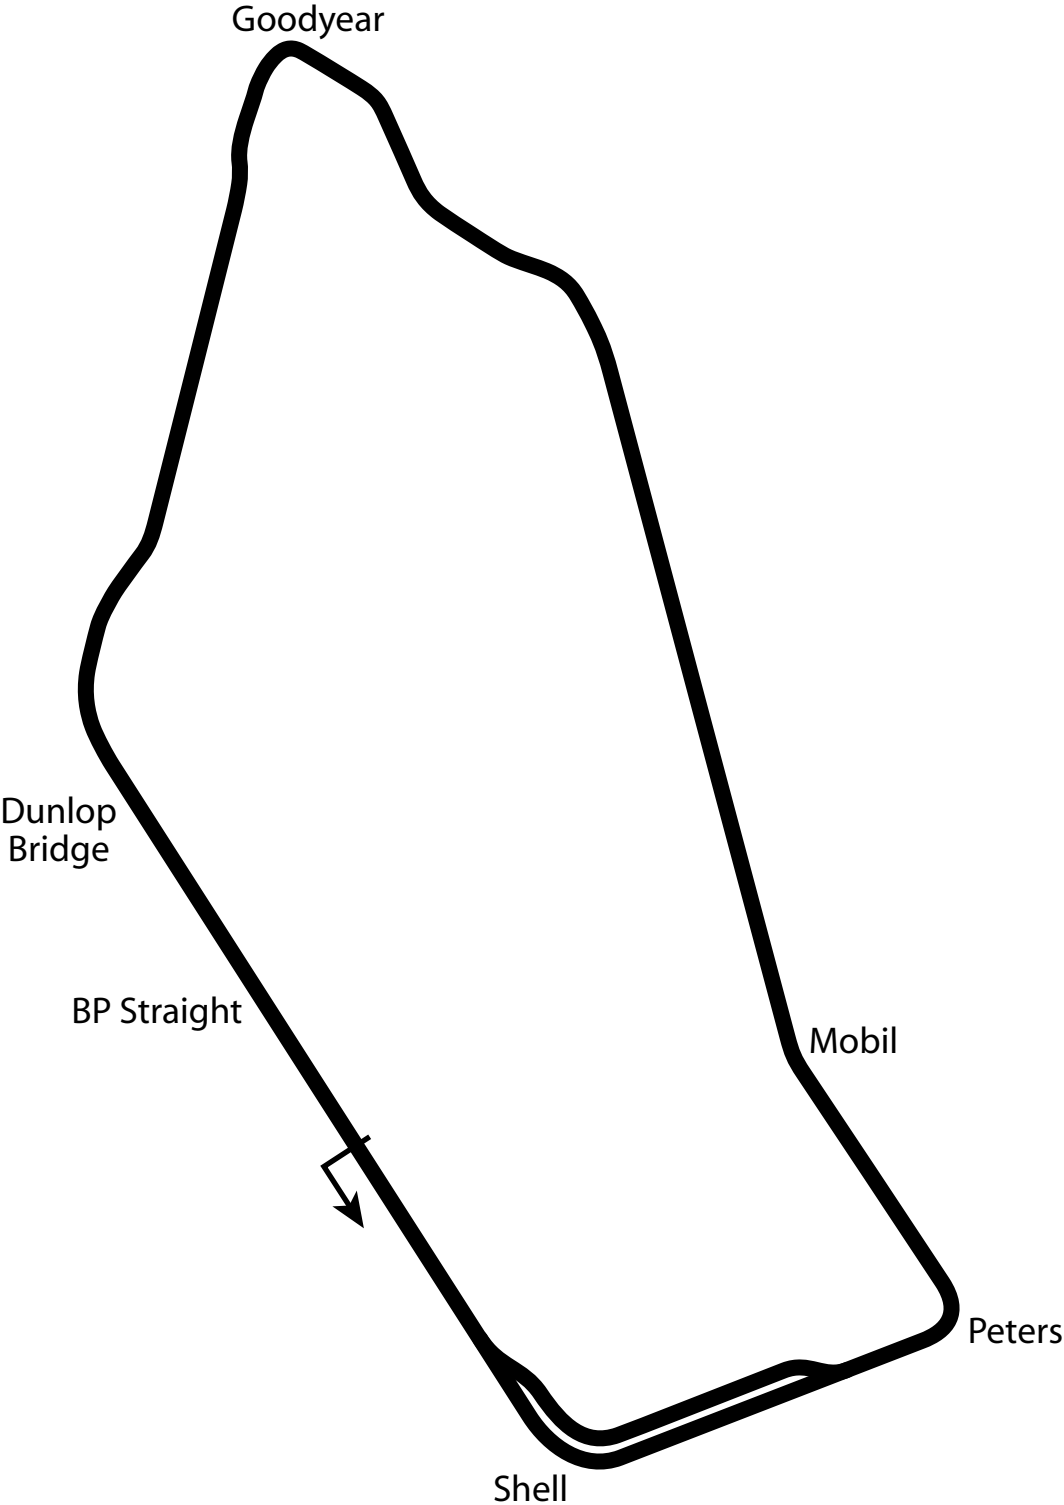

Sandown International Raceway

1.95 miles
3.14 km
9 turns

sand68