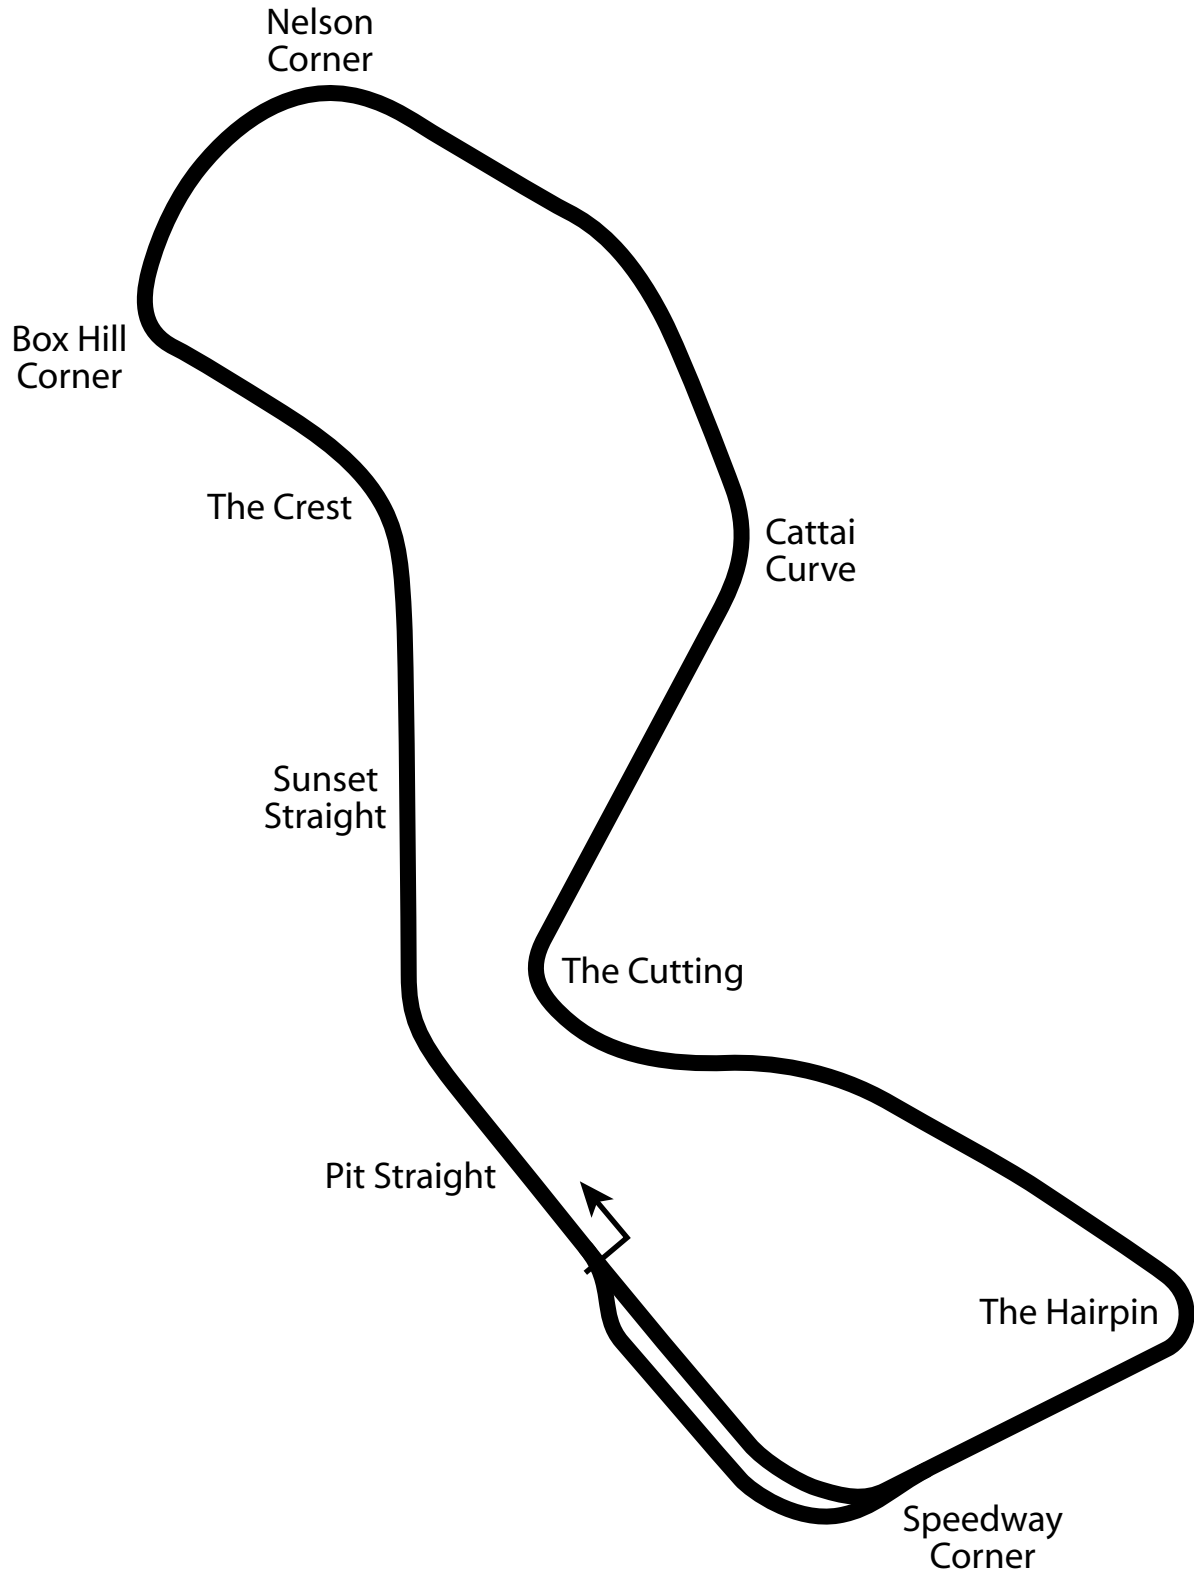

Amaroo Park Raceway

1.20 miles
1.93 km
9 turns

amaroo