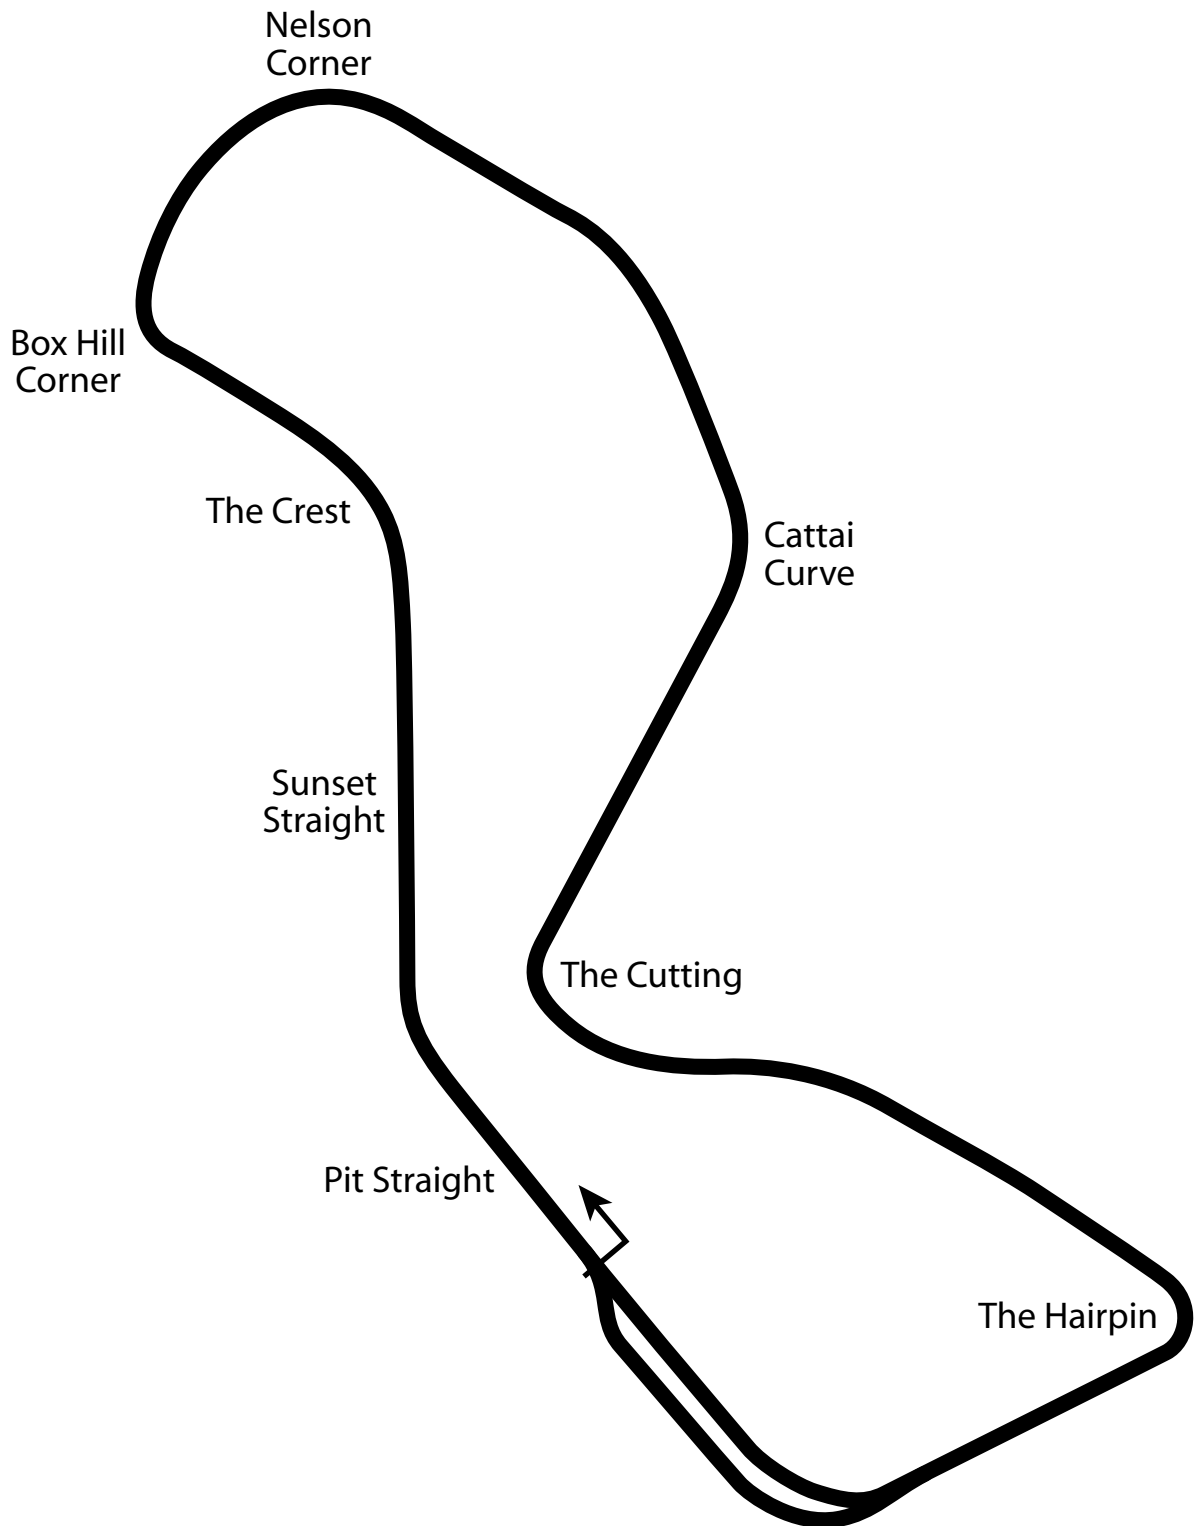

Amaroo Park Raceway

1.20 miles
1.93 km
10 turns

amaroo67