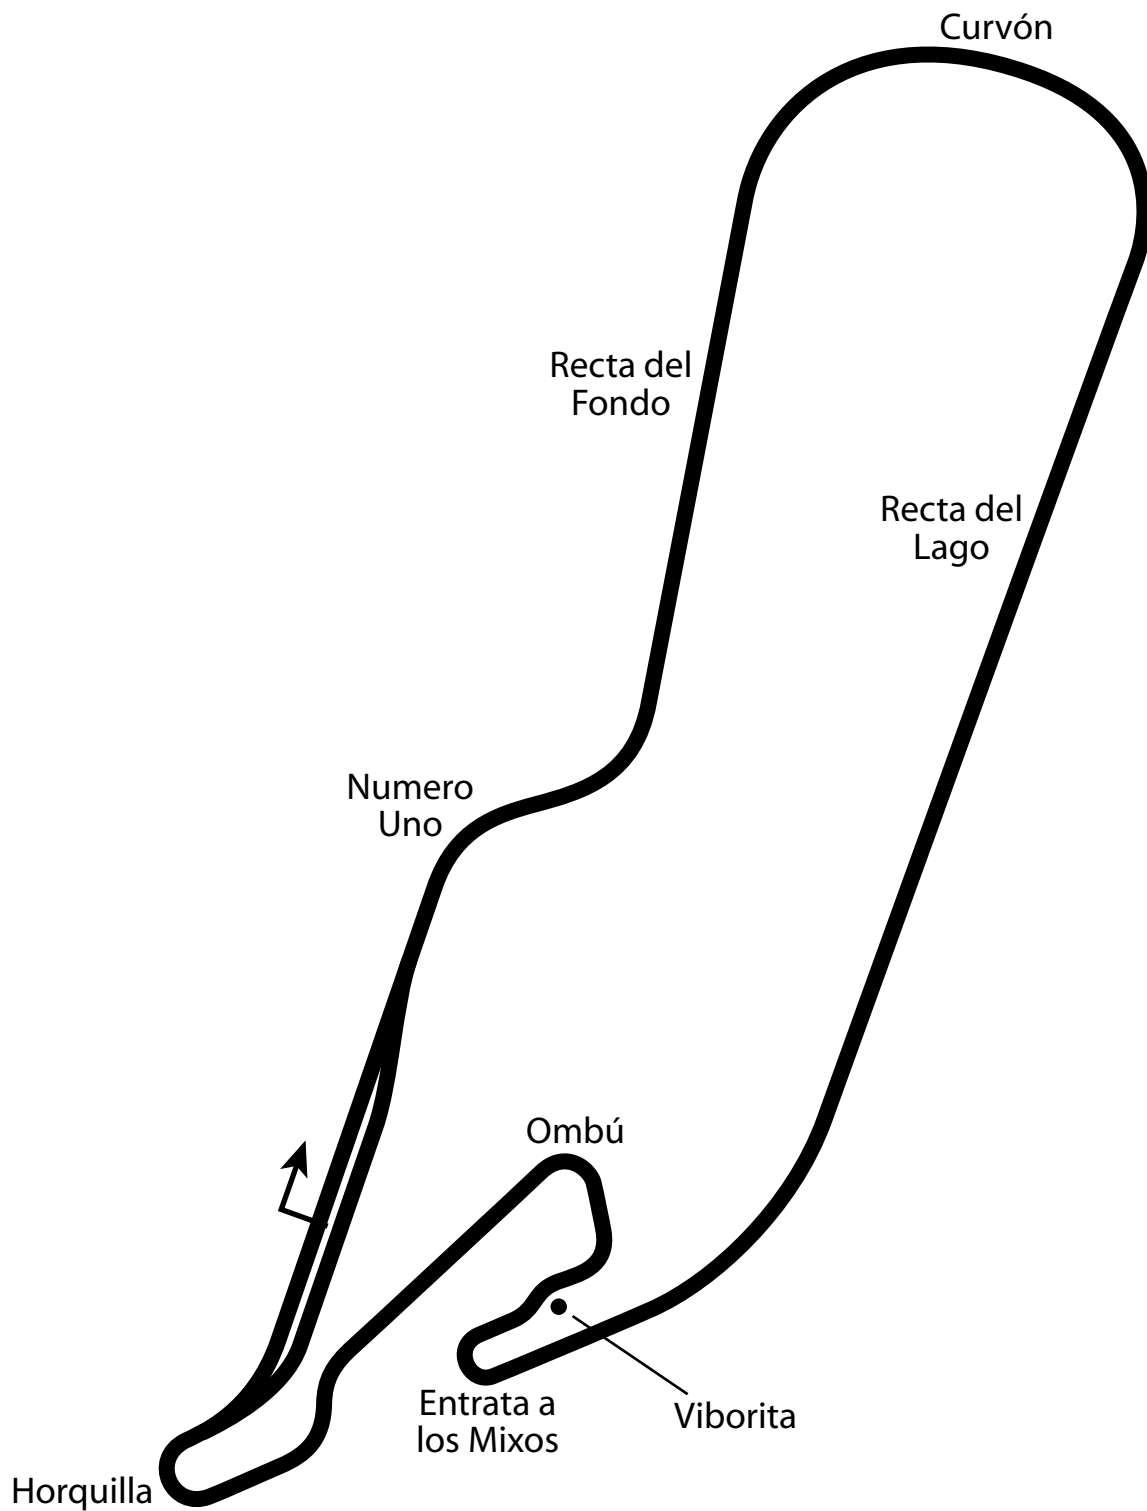

# Autodromo de Buenos Aires (#15)

3.27 miles  
5.26 km  
17 turns

**ba15**