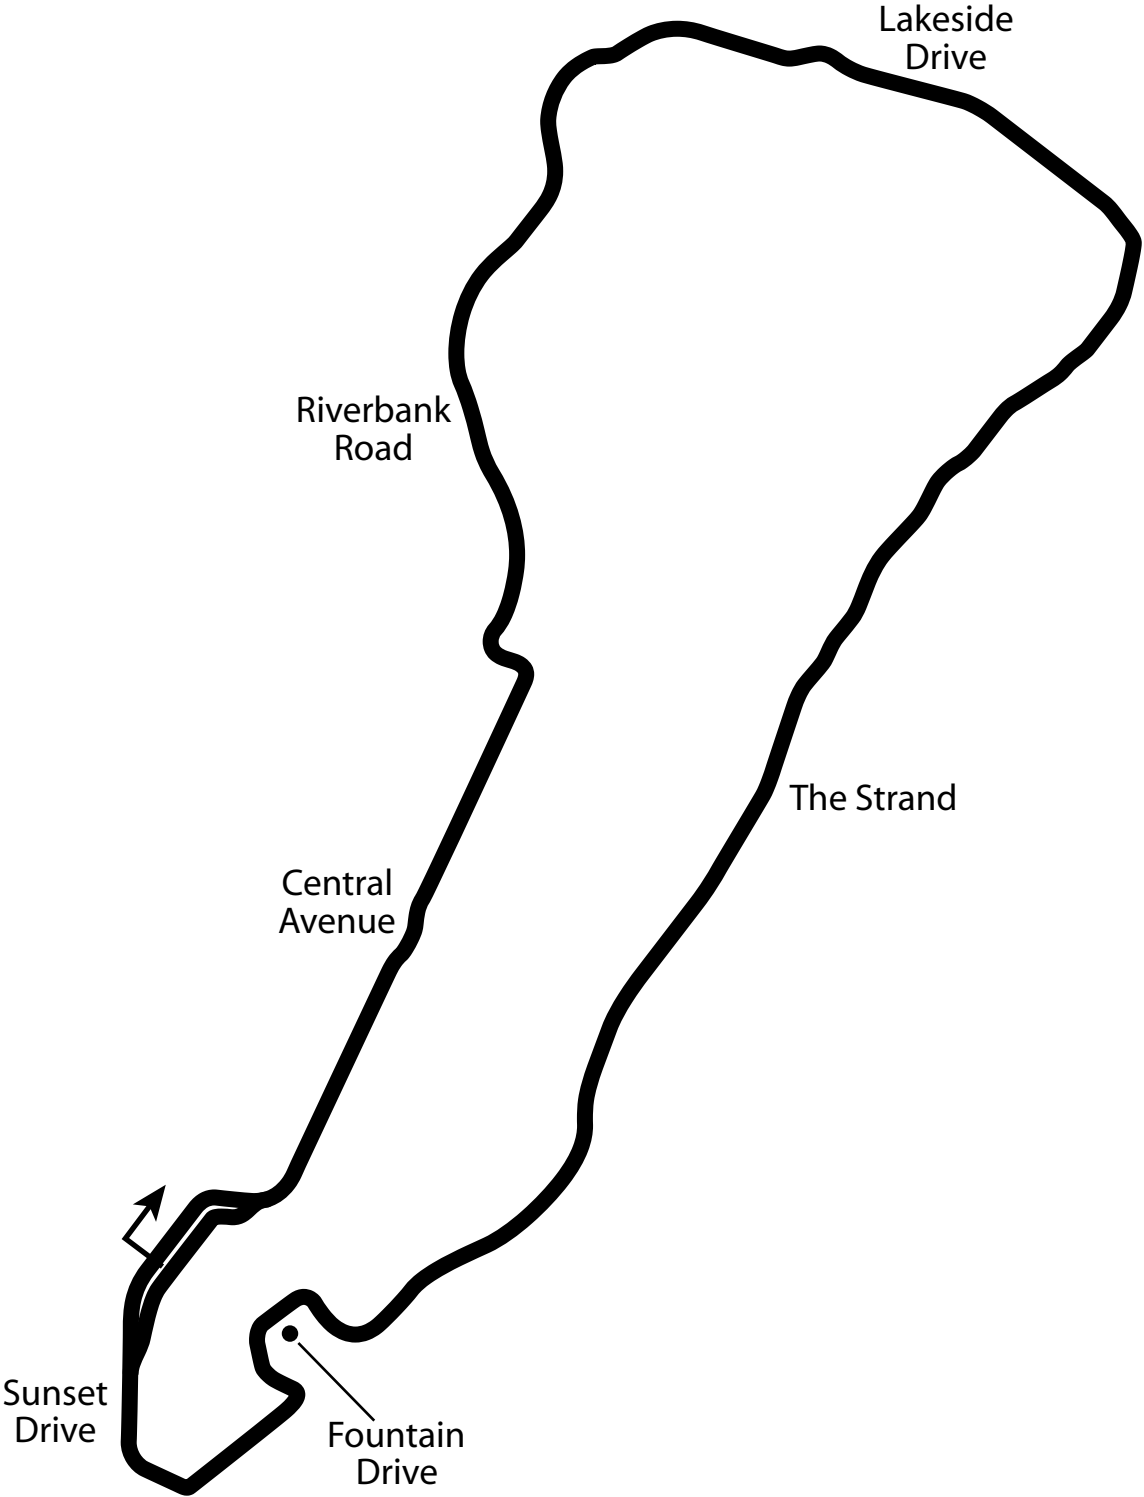

# Belle Island Grand Prix Circuit

8.89 miles  
14.31 km  
35 turns

***bellenui***