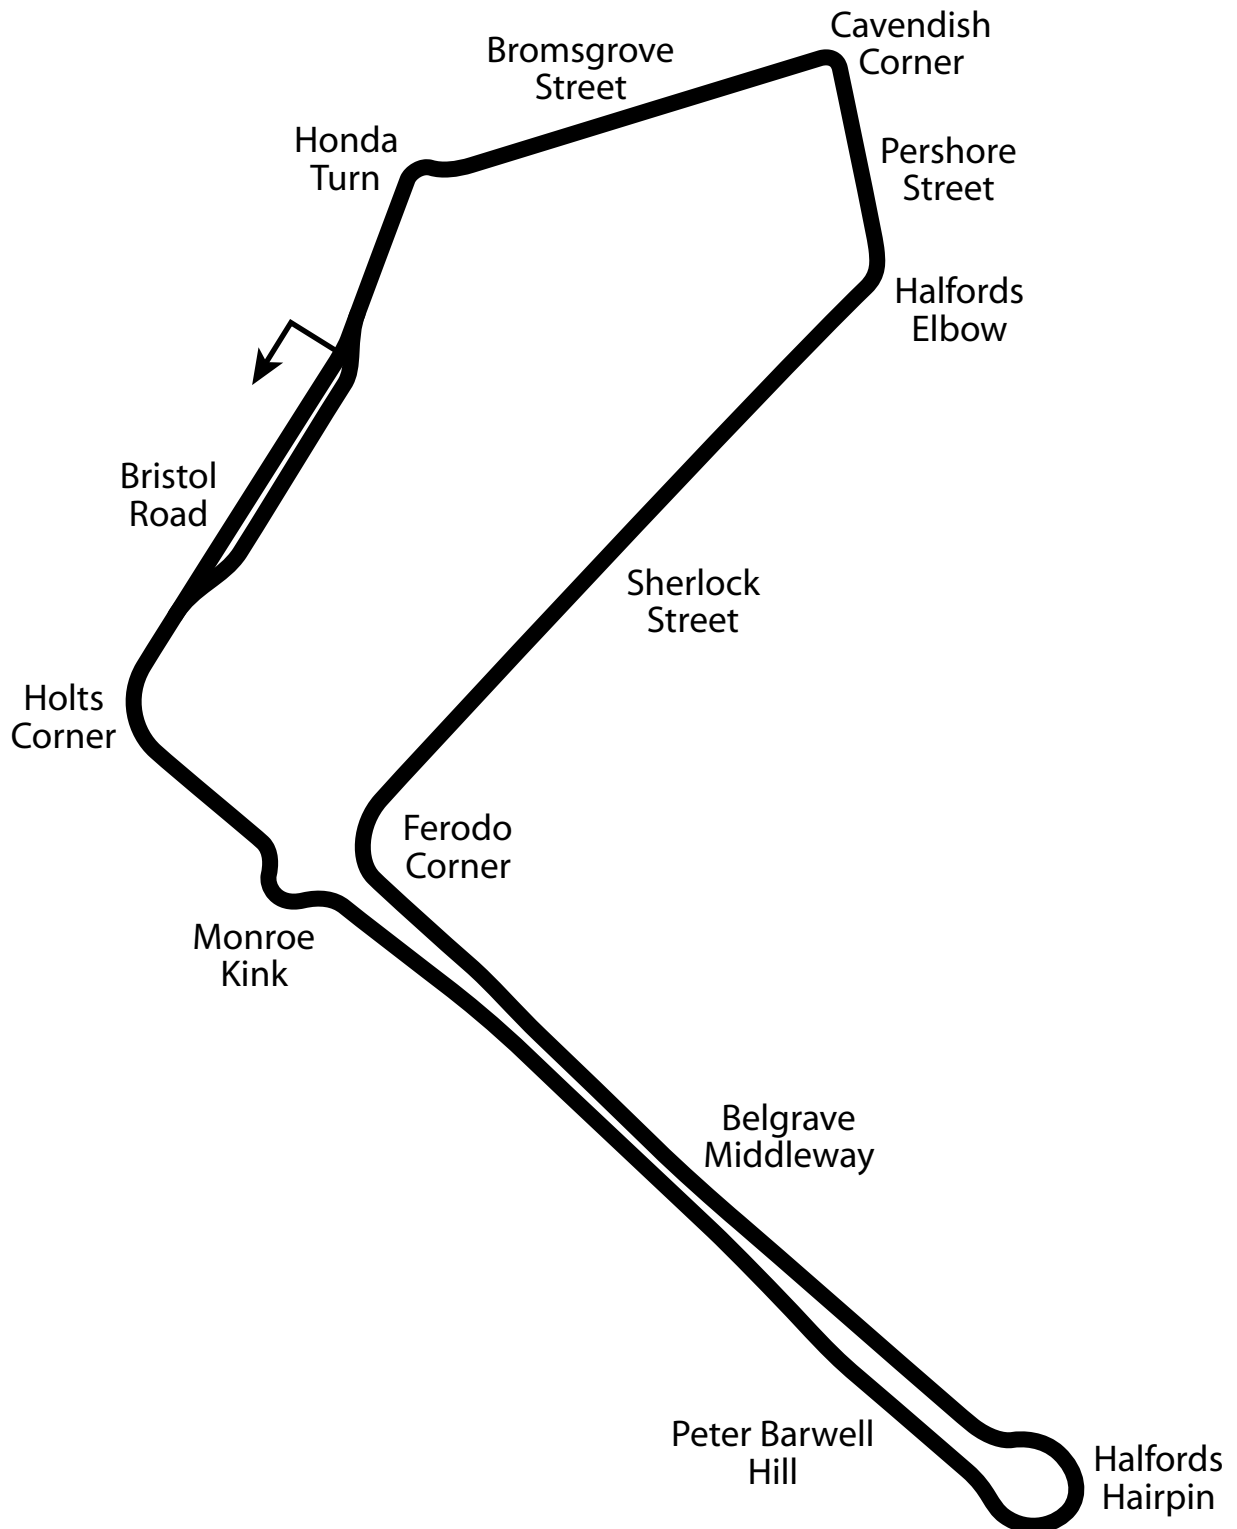

# Birmingham Street Circuit

2.47 miles  
3.97 km  
11 turns

**bhmsnite**