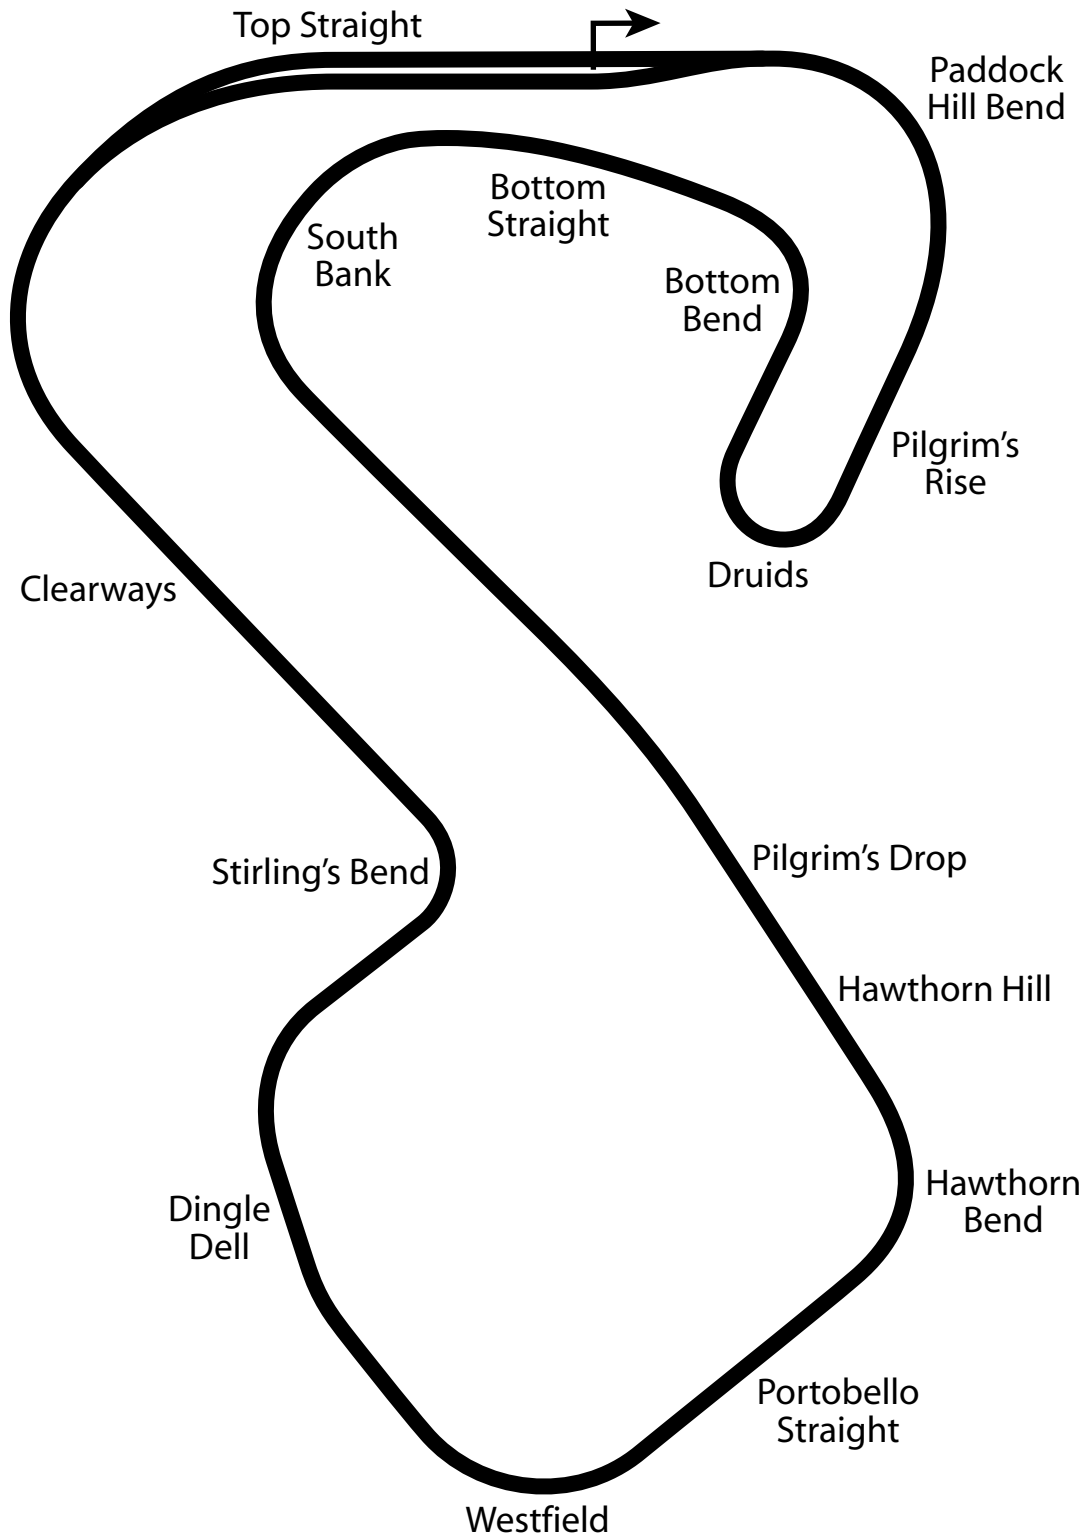

# Brands Hatch Circuit

2.65 miles  
4.26 km  
11 turns

**brands67**