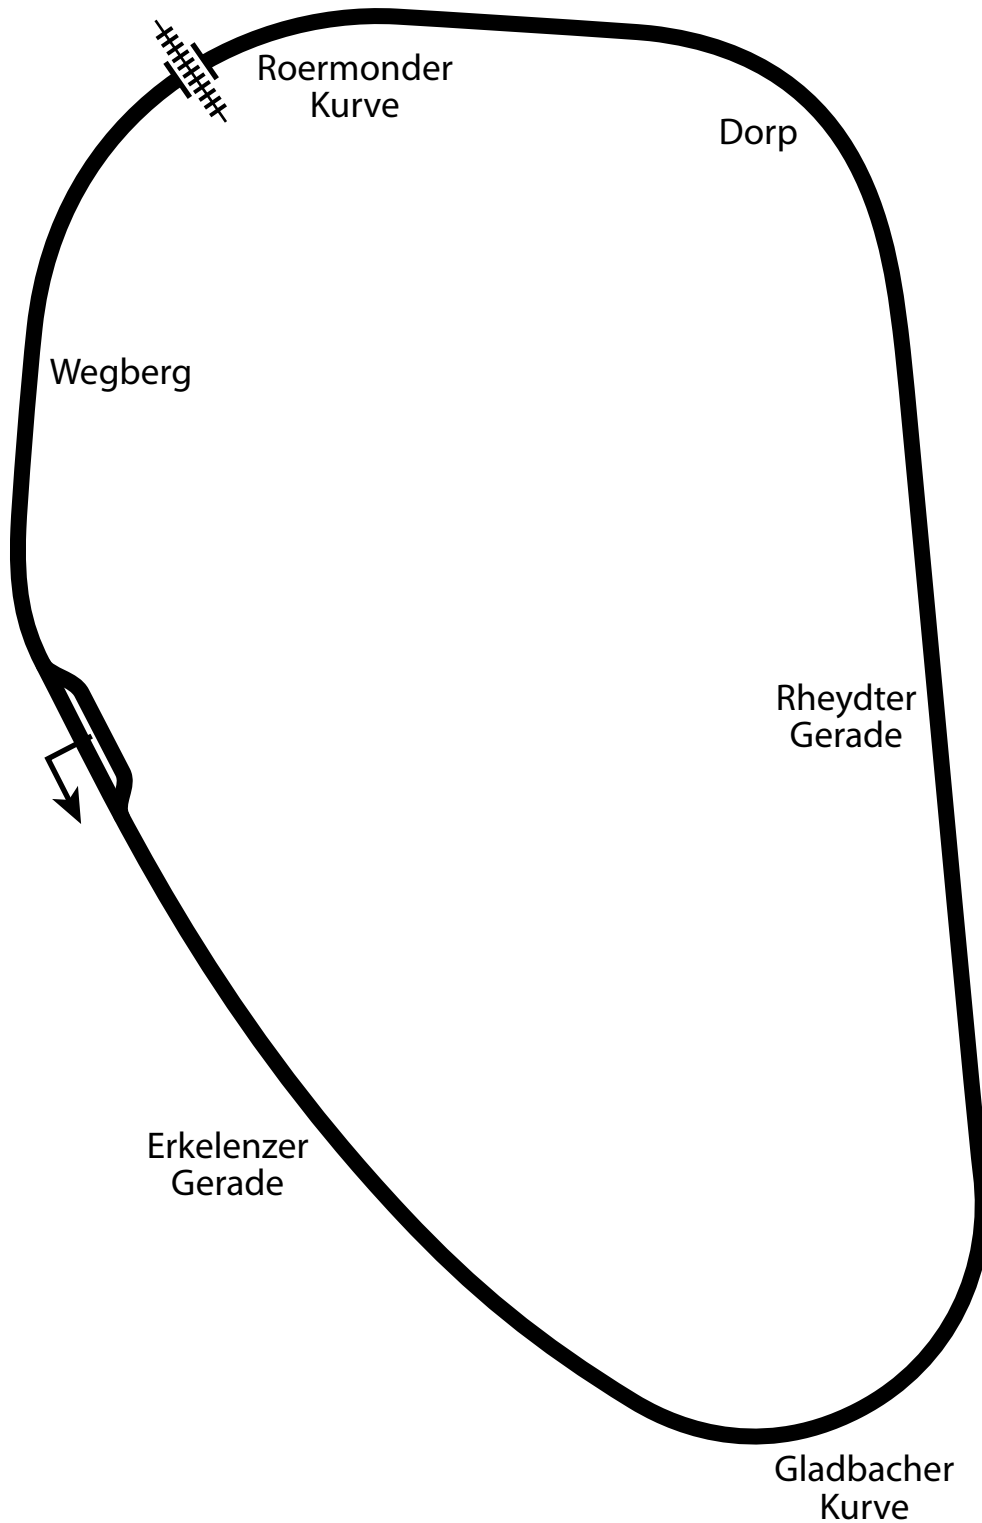

# Grenzlandring

5.59 miles  
9.00 km  
5 turns

**grnzland**