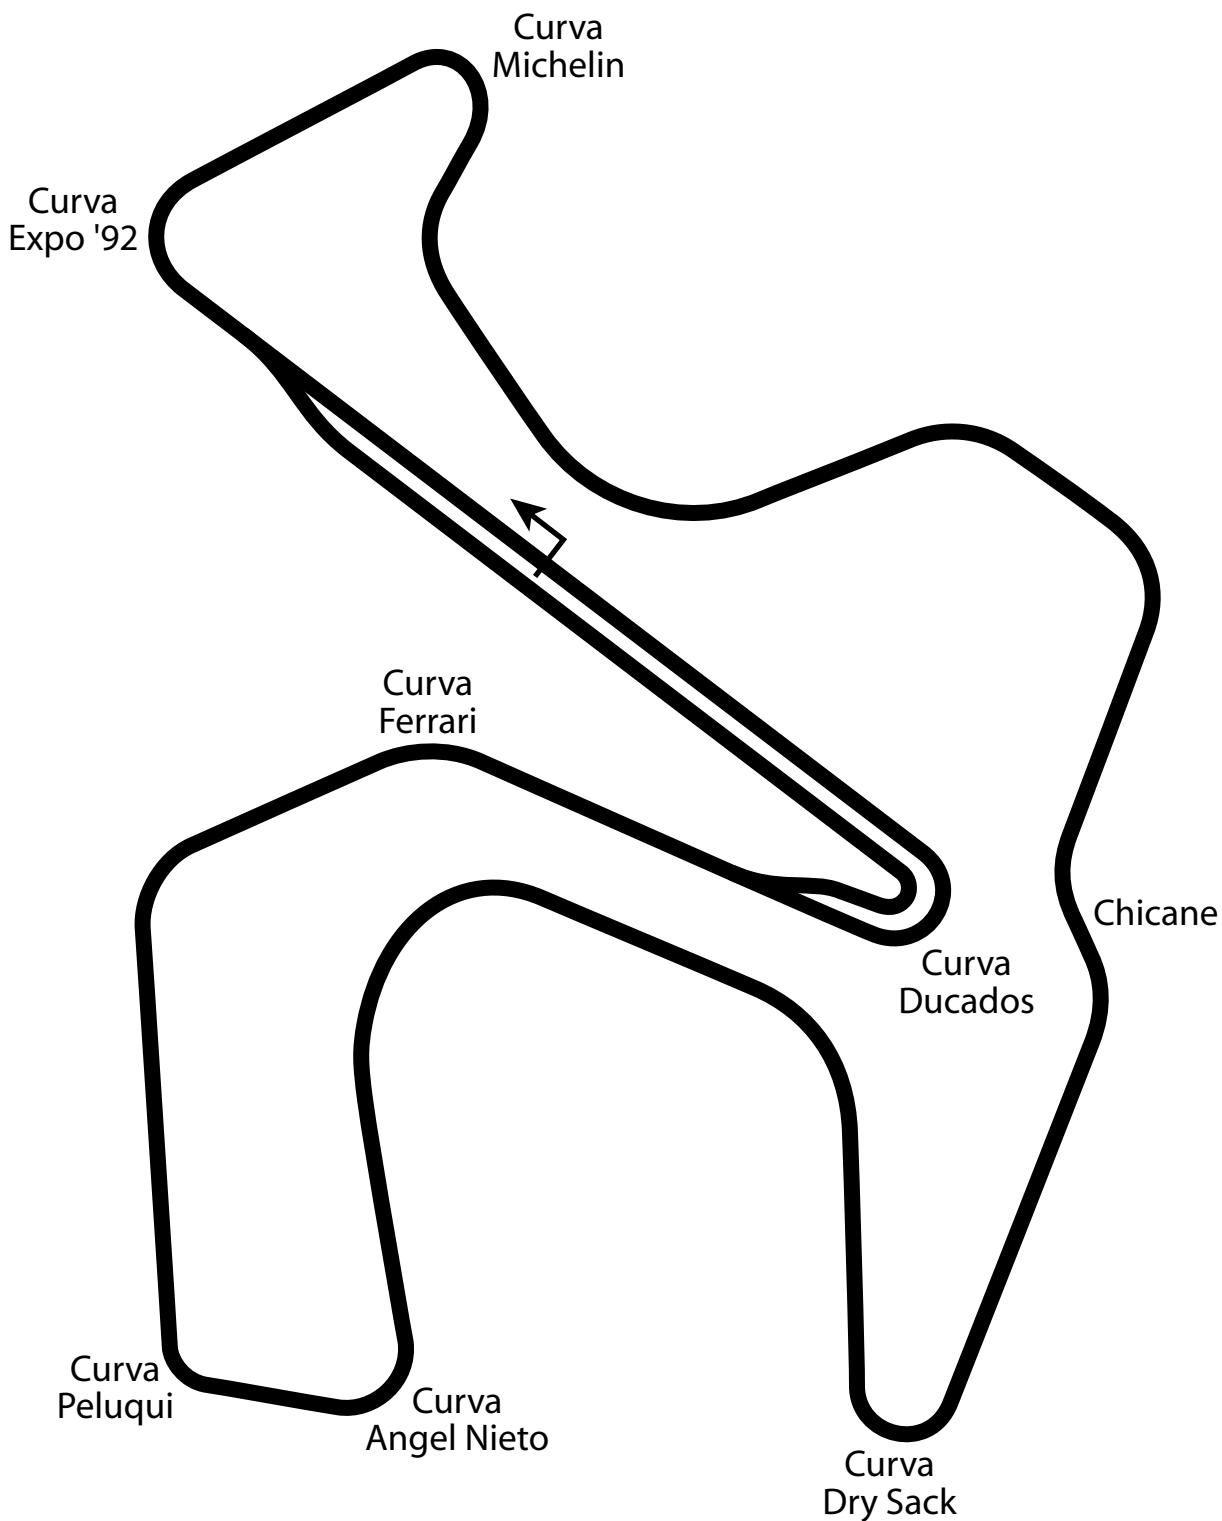

Circuito de Jerez

2.62 miles
4.22 km
16 turns

jerez86