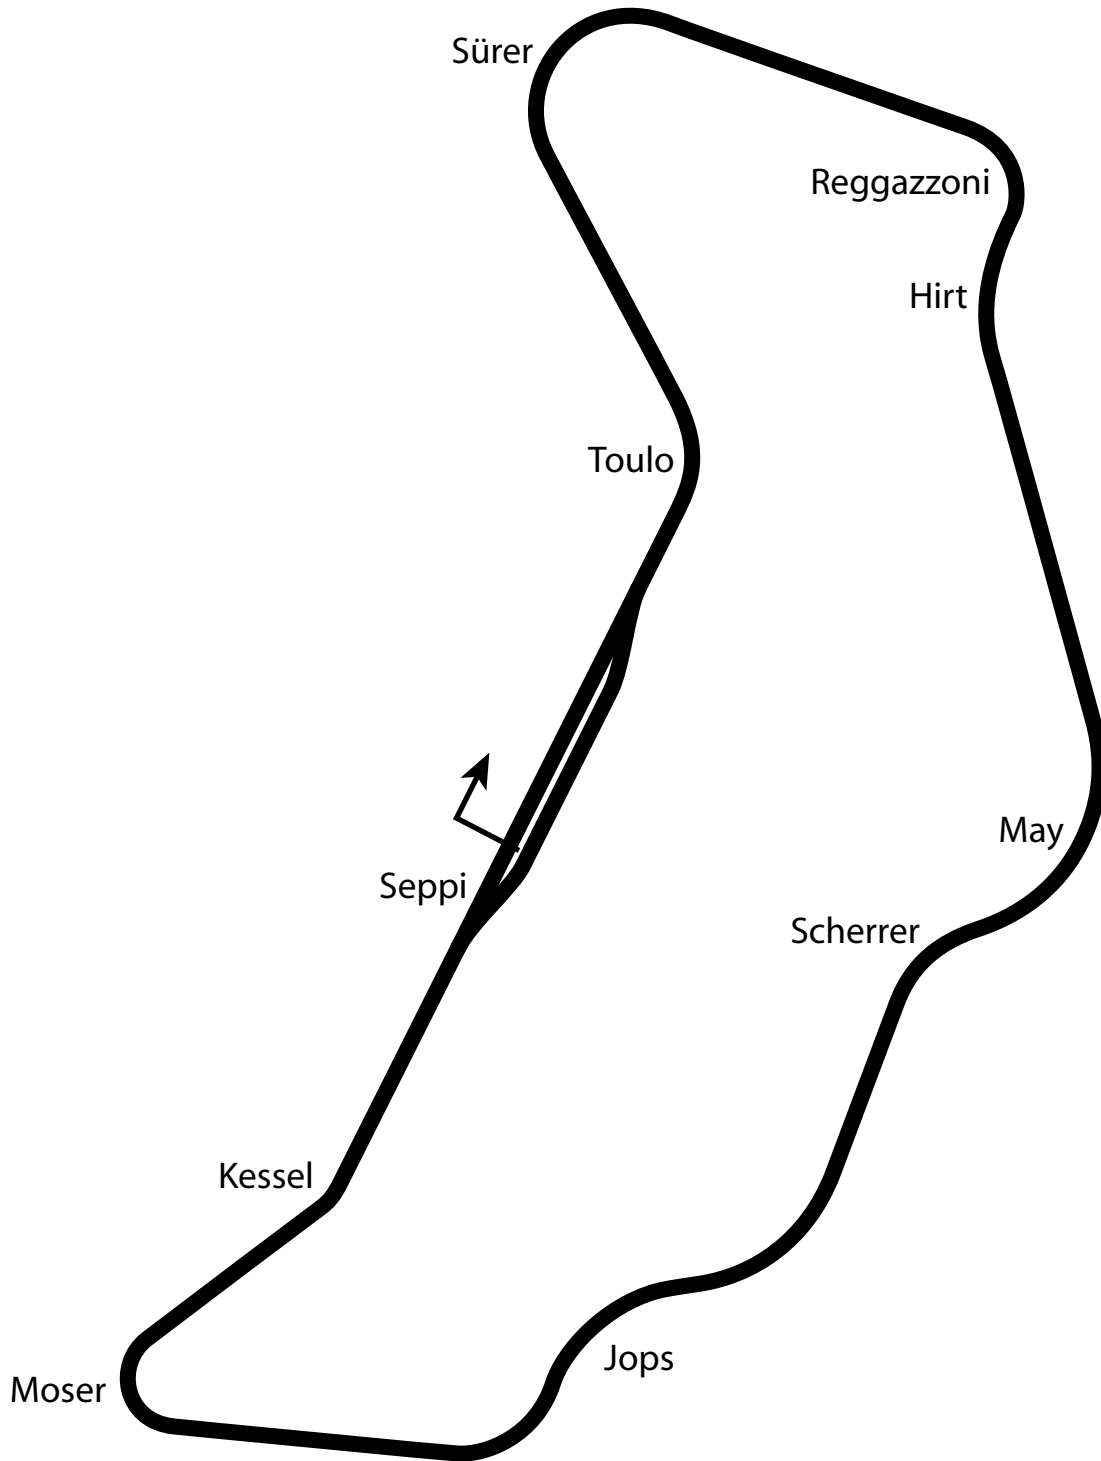

Circuit Jops Siffert

2.70 miles
4.35 km
11 turns

jops