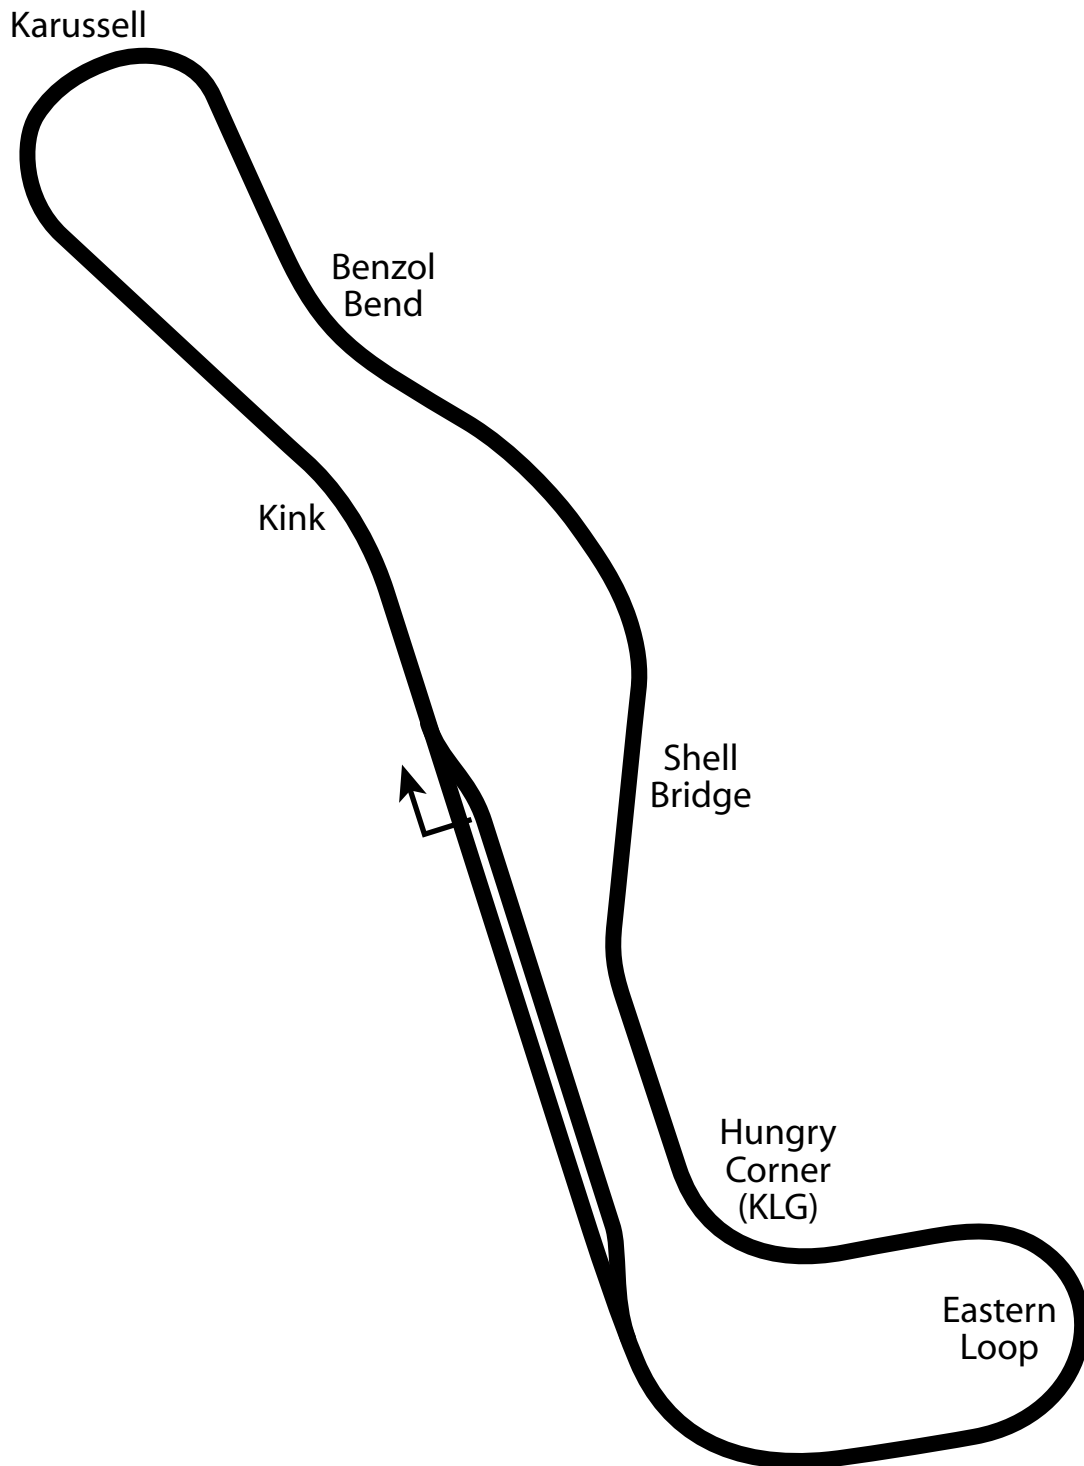

# Lakeside International Raceway

1.50 miles  
2.41 km  
9 turns

**lake67**