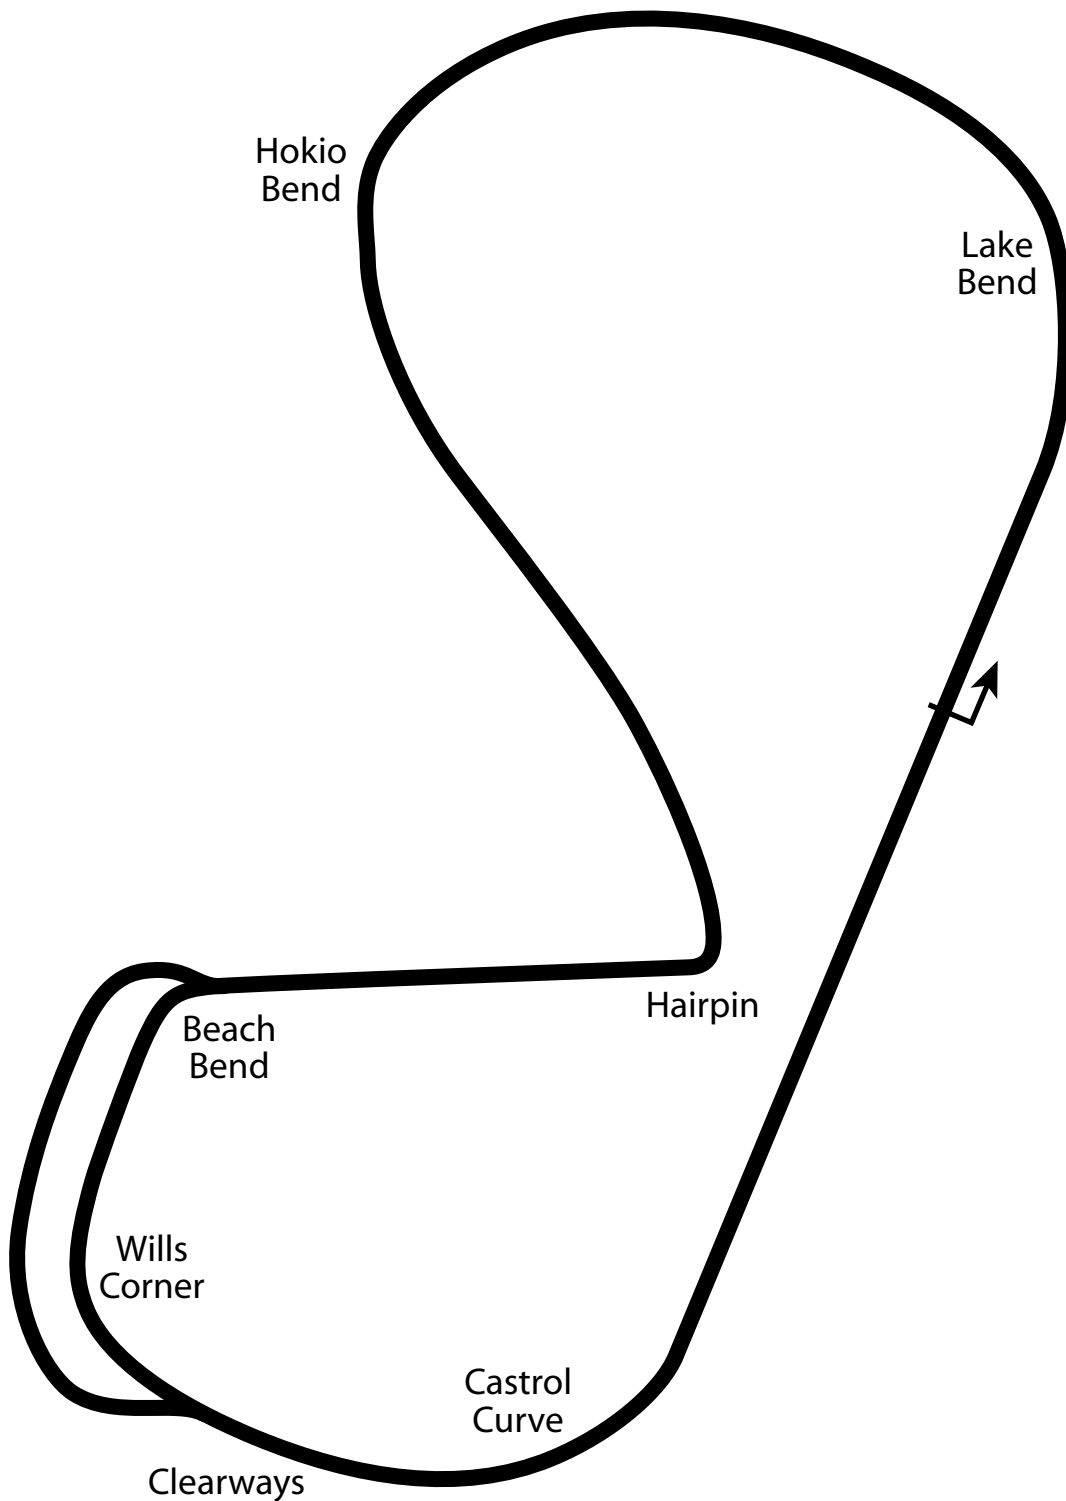

Levin Motor Racing Circuit

1.18 miles
1.90 km
5 turns

levin