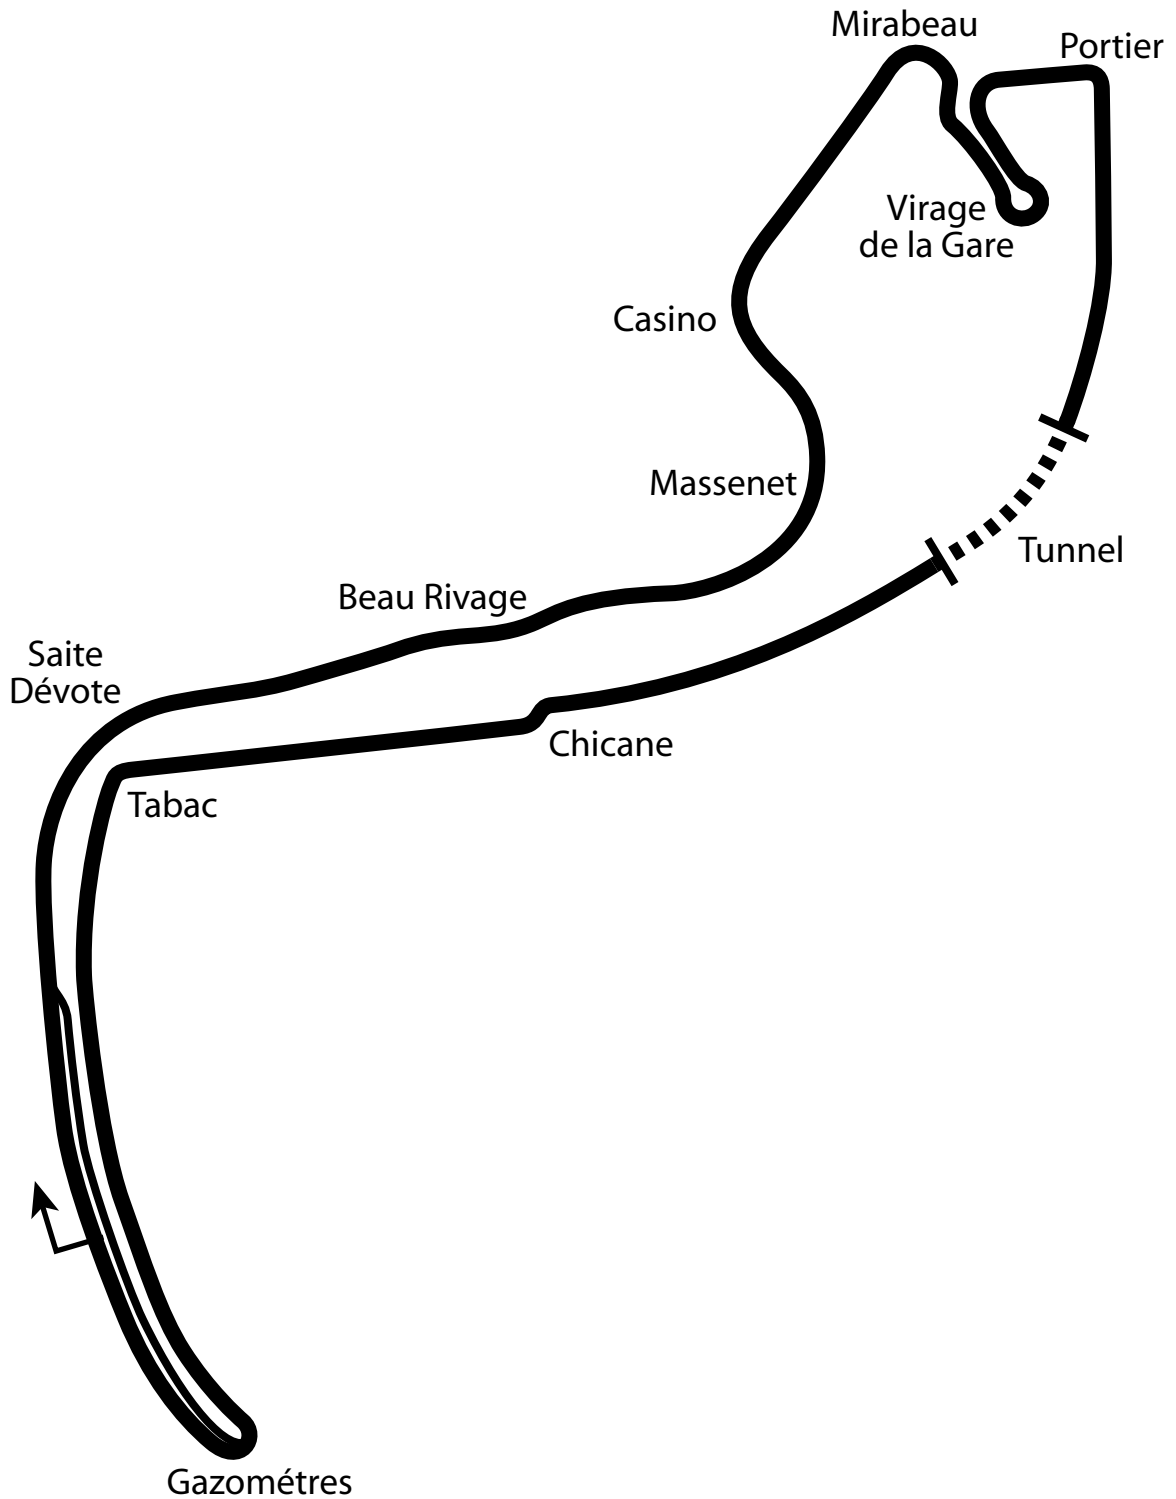

Monaco

1.95 miles
3.14 km
15 turns

monighto