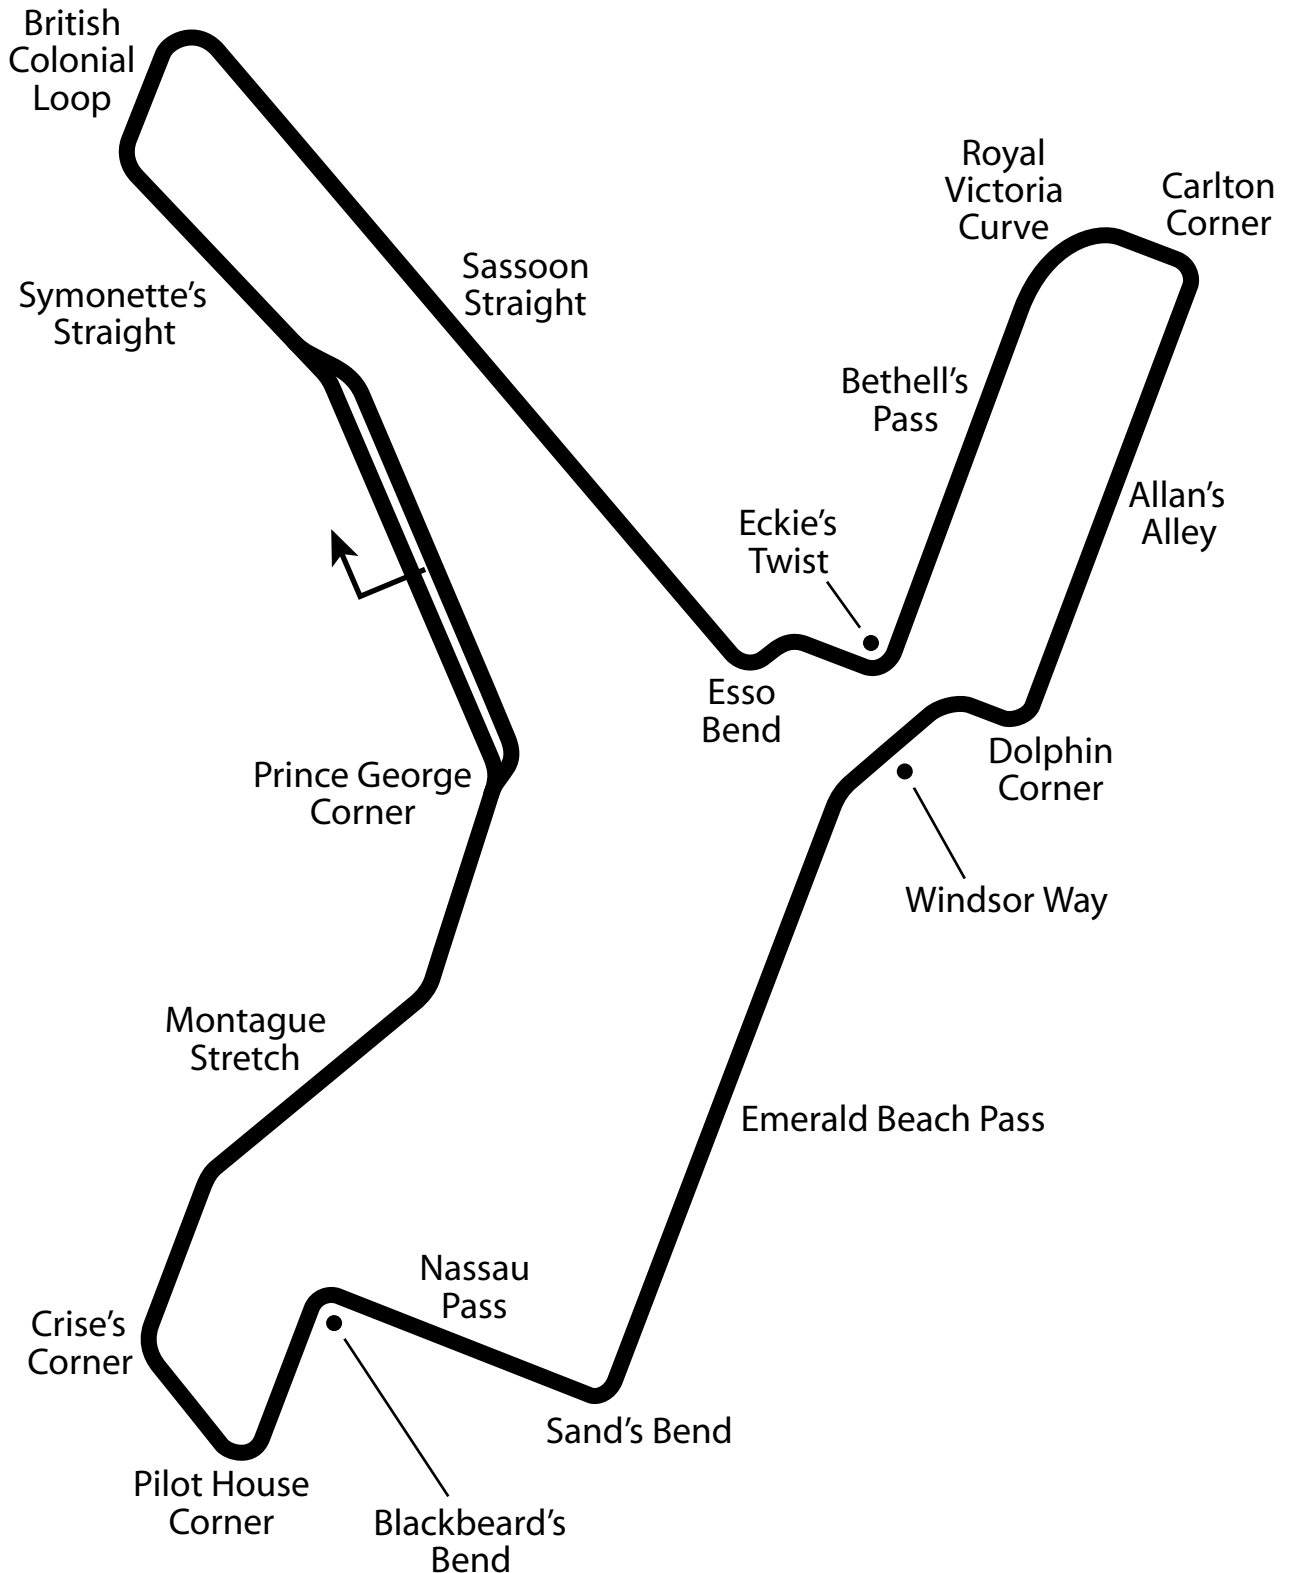

Oakes Field Course (1965)

4.50 miles
7.24 km
15 turns

nassau