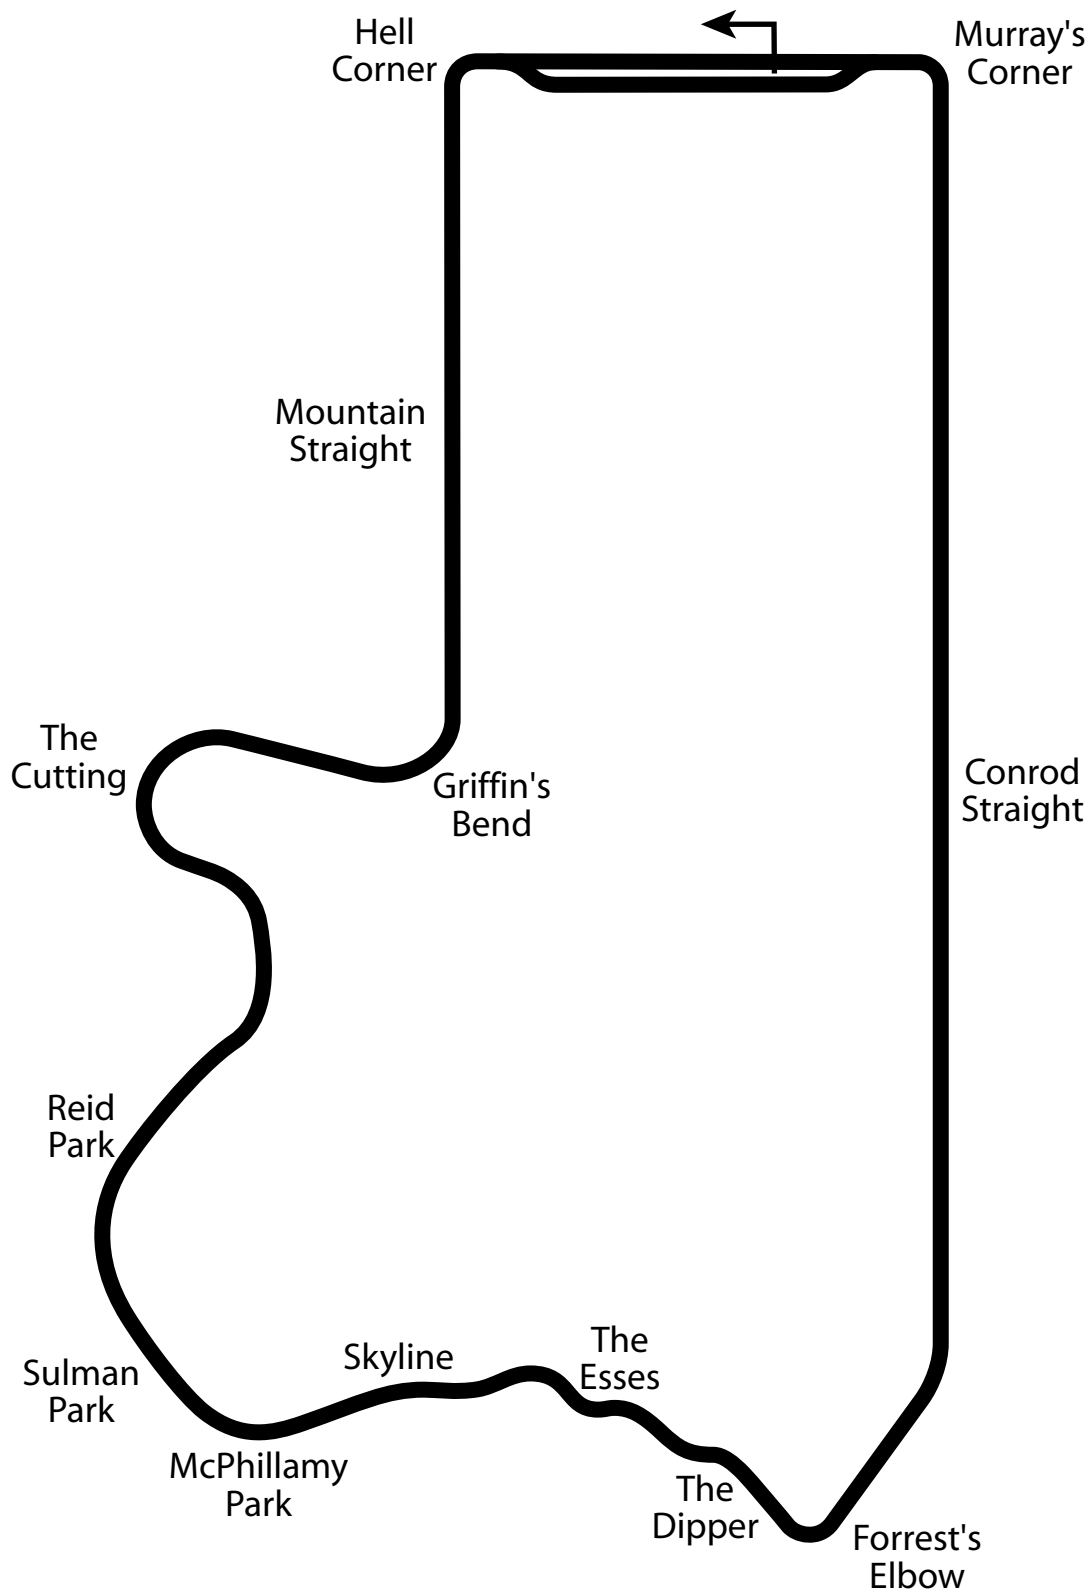

Mt. Panorama Circuit

3.86 miles
6.21 km
18 turns

panorama