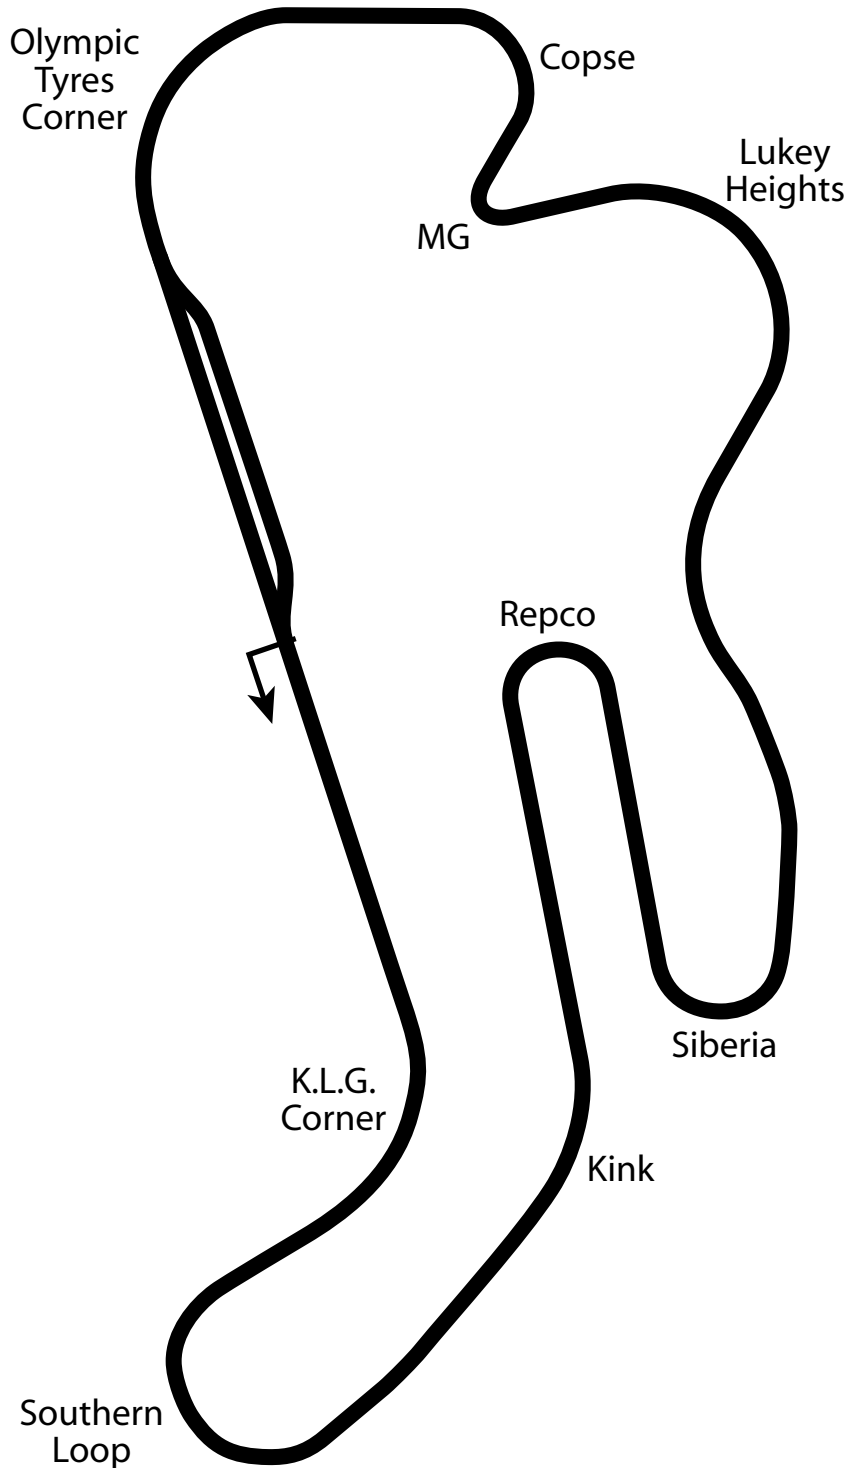

Phillip Island Racing Circuit

2.93 miles
4.71 km
11 turns

pi67