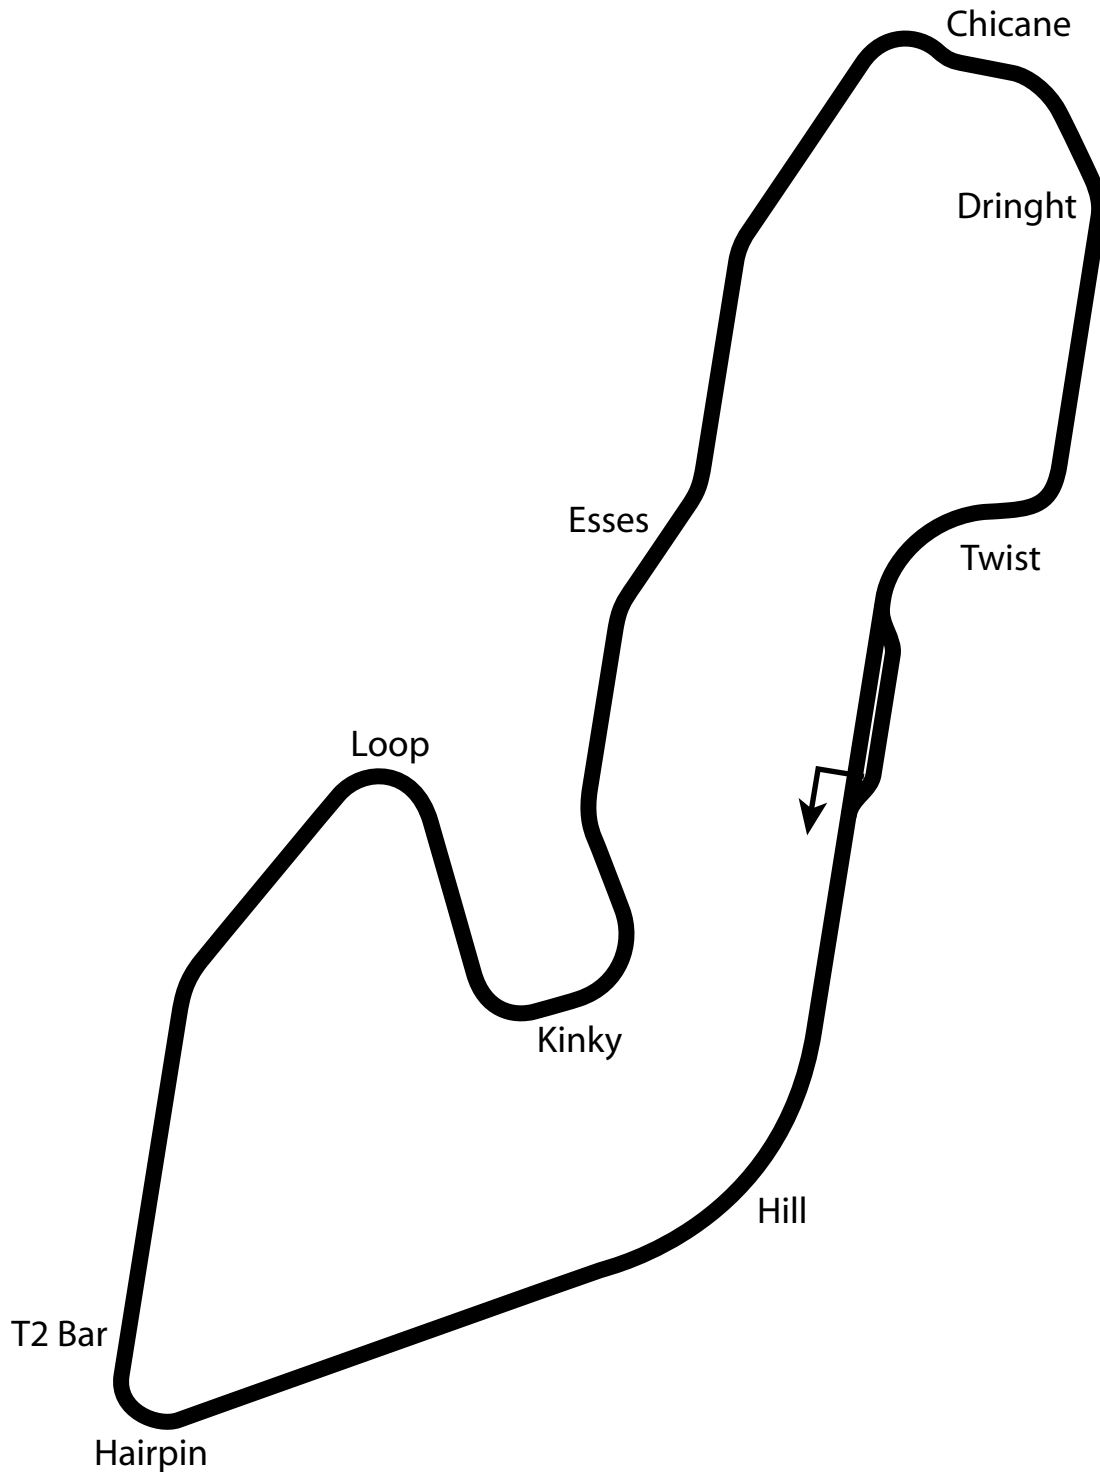

Roadblock Racing Circuit

3.72 miles
5.99 km
15 turns

rrc