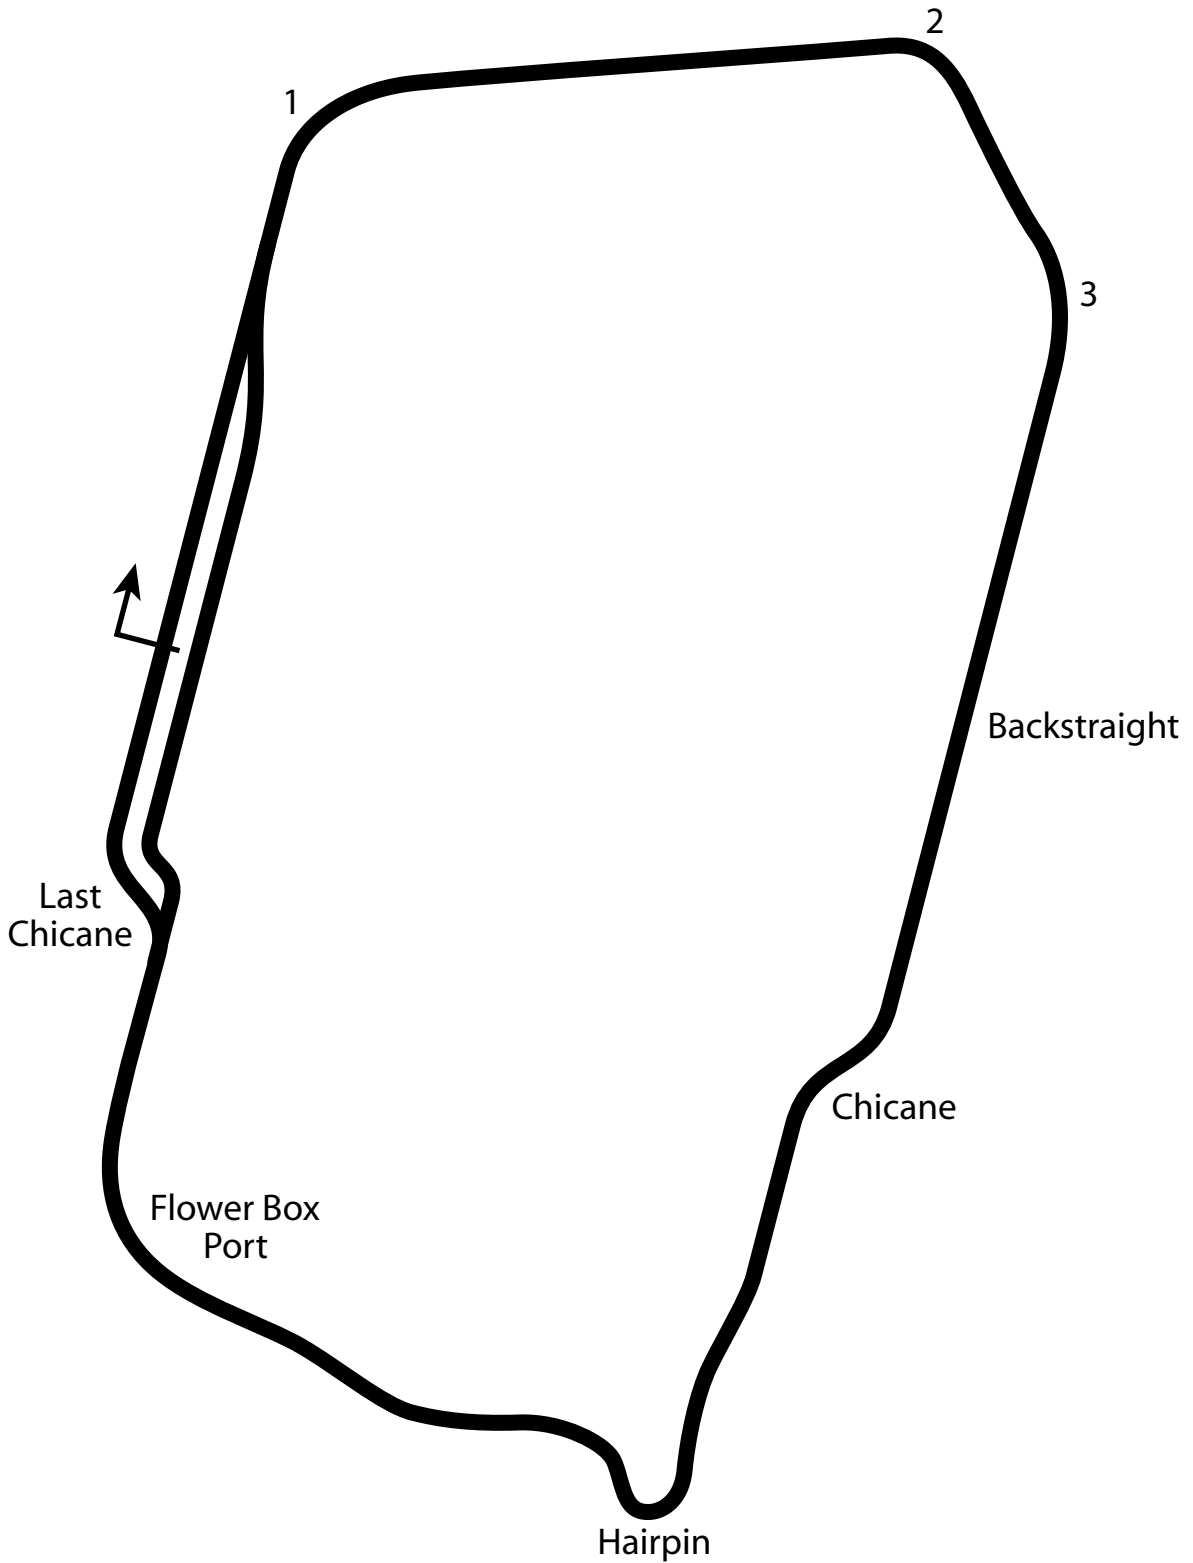

# Rally Stavanger SS1/SS5/SS9 Circuit

.561 miles  
.902 km  
12 turns

***rstavs1***