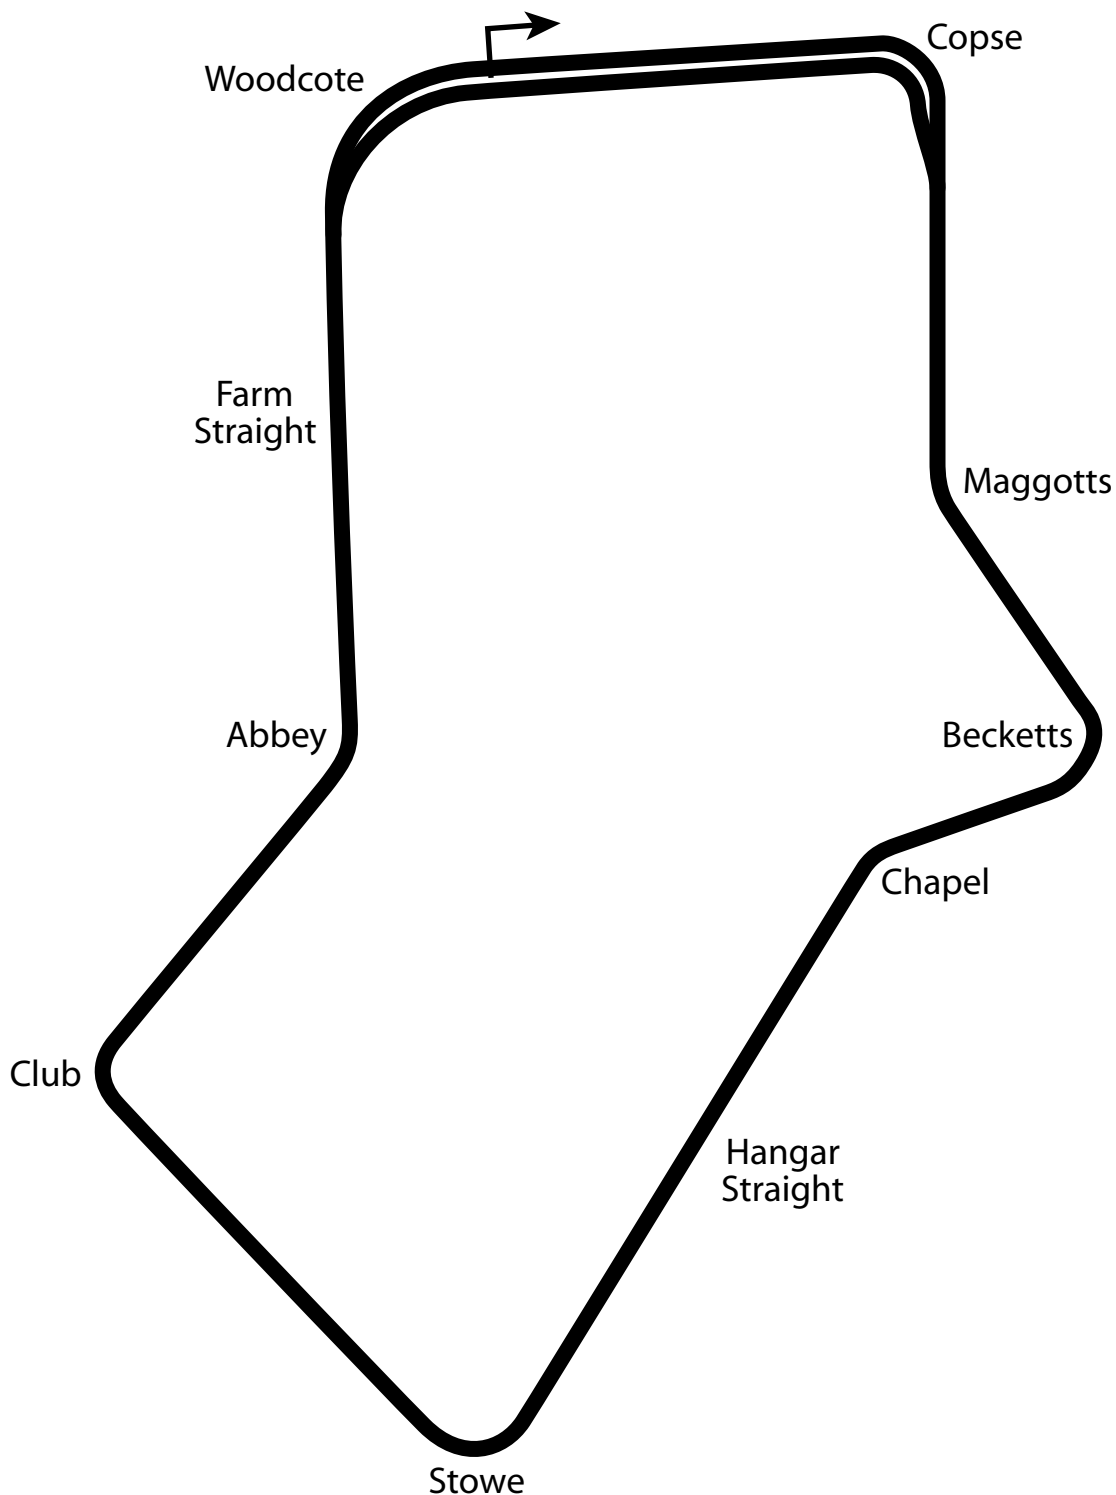

Silverstone Circuit

2.93 miles
4.71 km
9 turns

silvnite