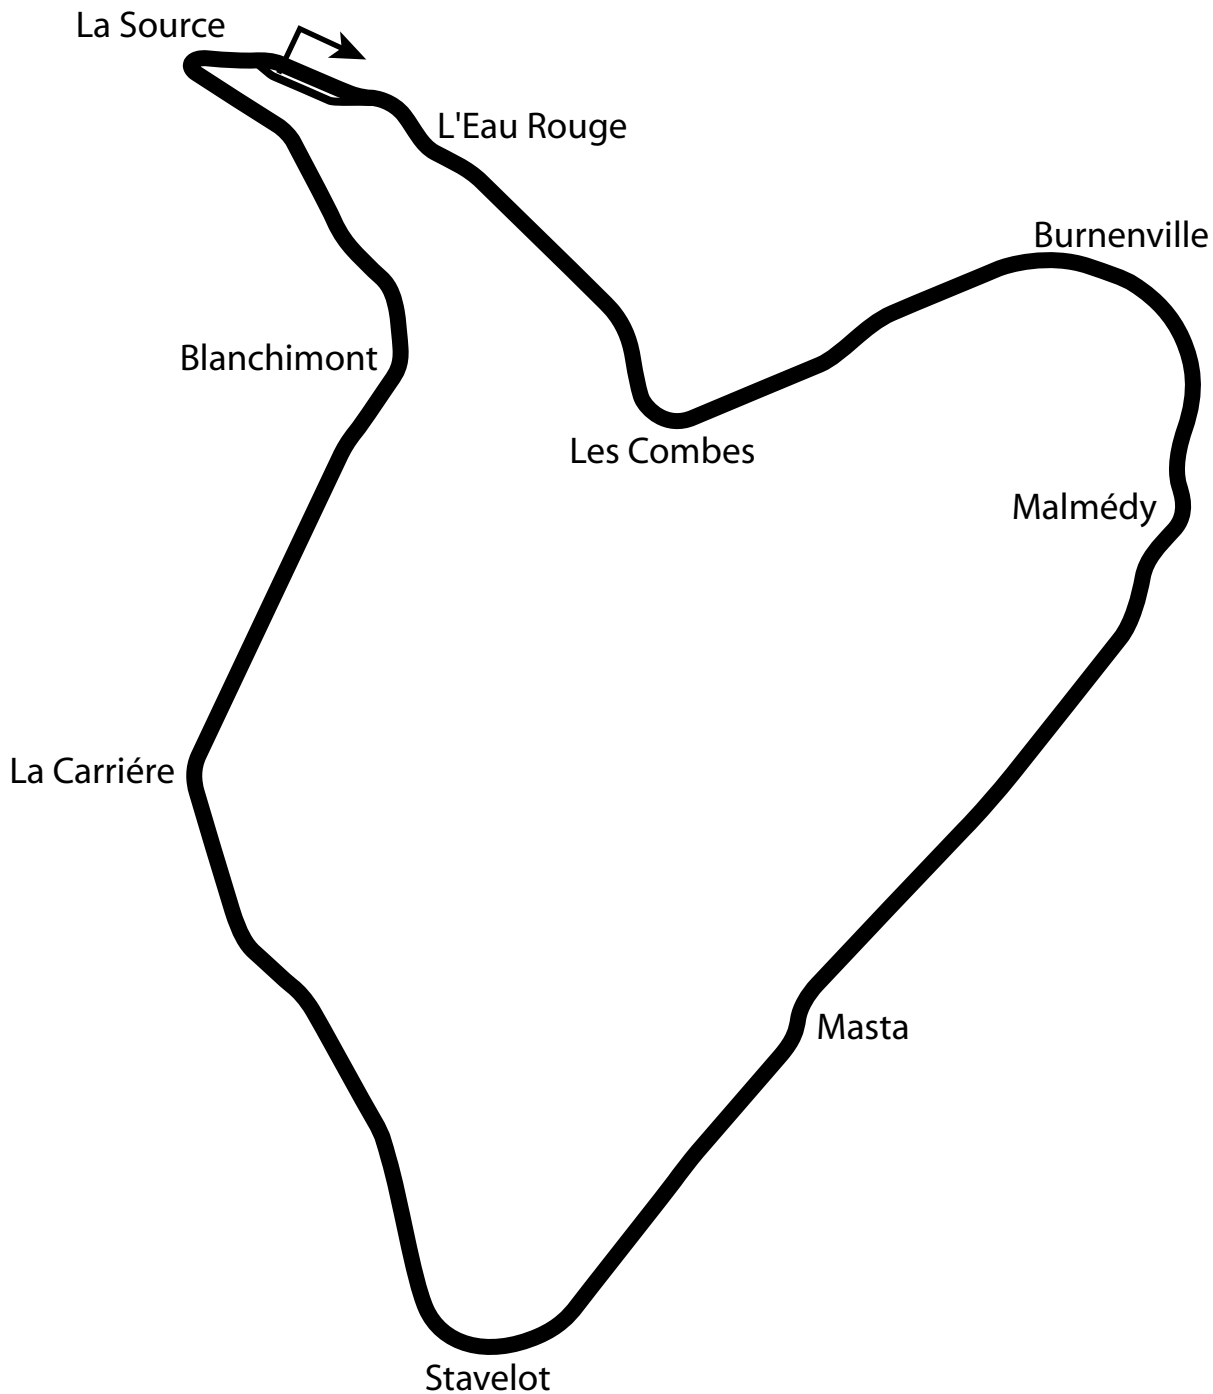

# Spa-Francorchamps

8.76 miles  
14.10 km  
30 turns

**spanite**