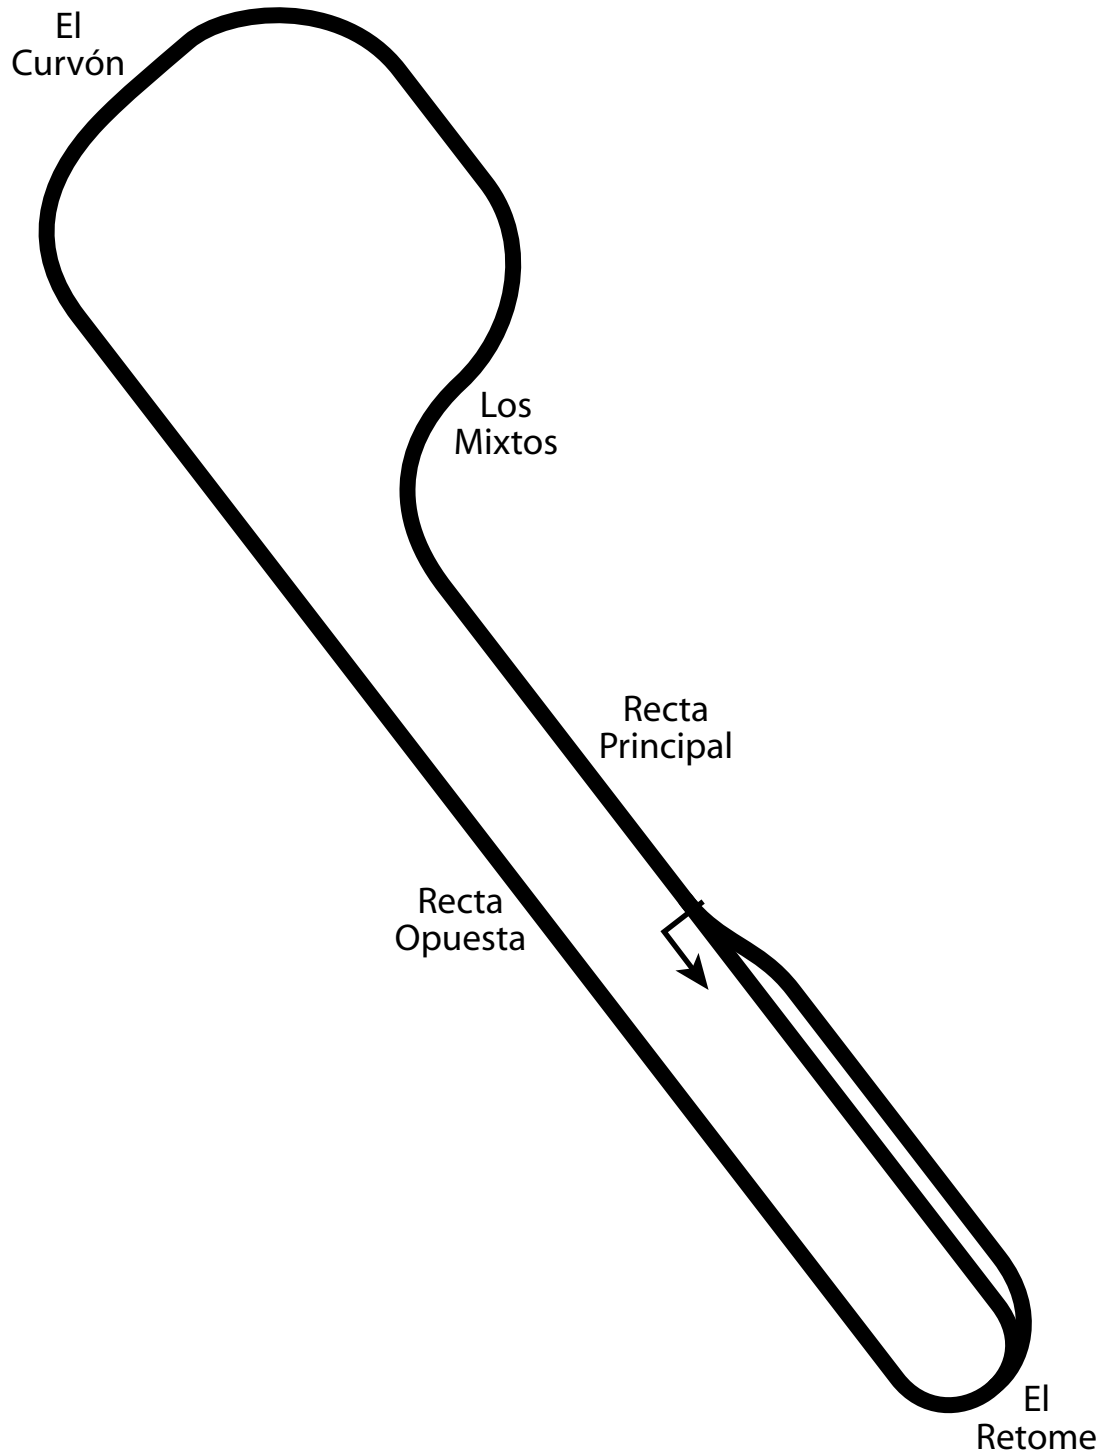

# Studebaker Parque

0.88 miles  
1.41 km  
6 turns

**stude**