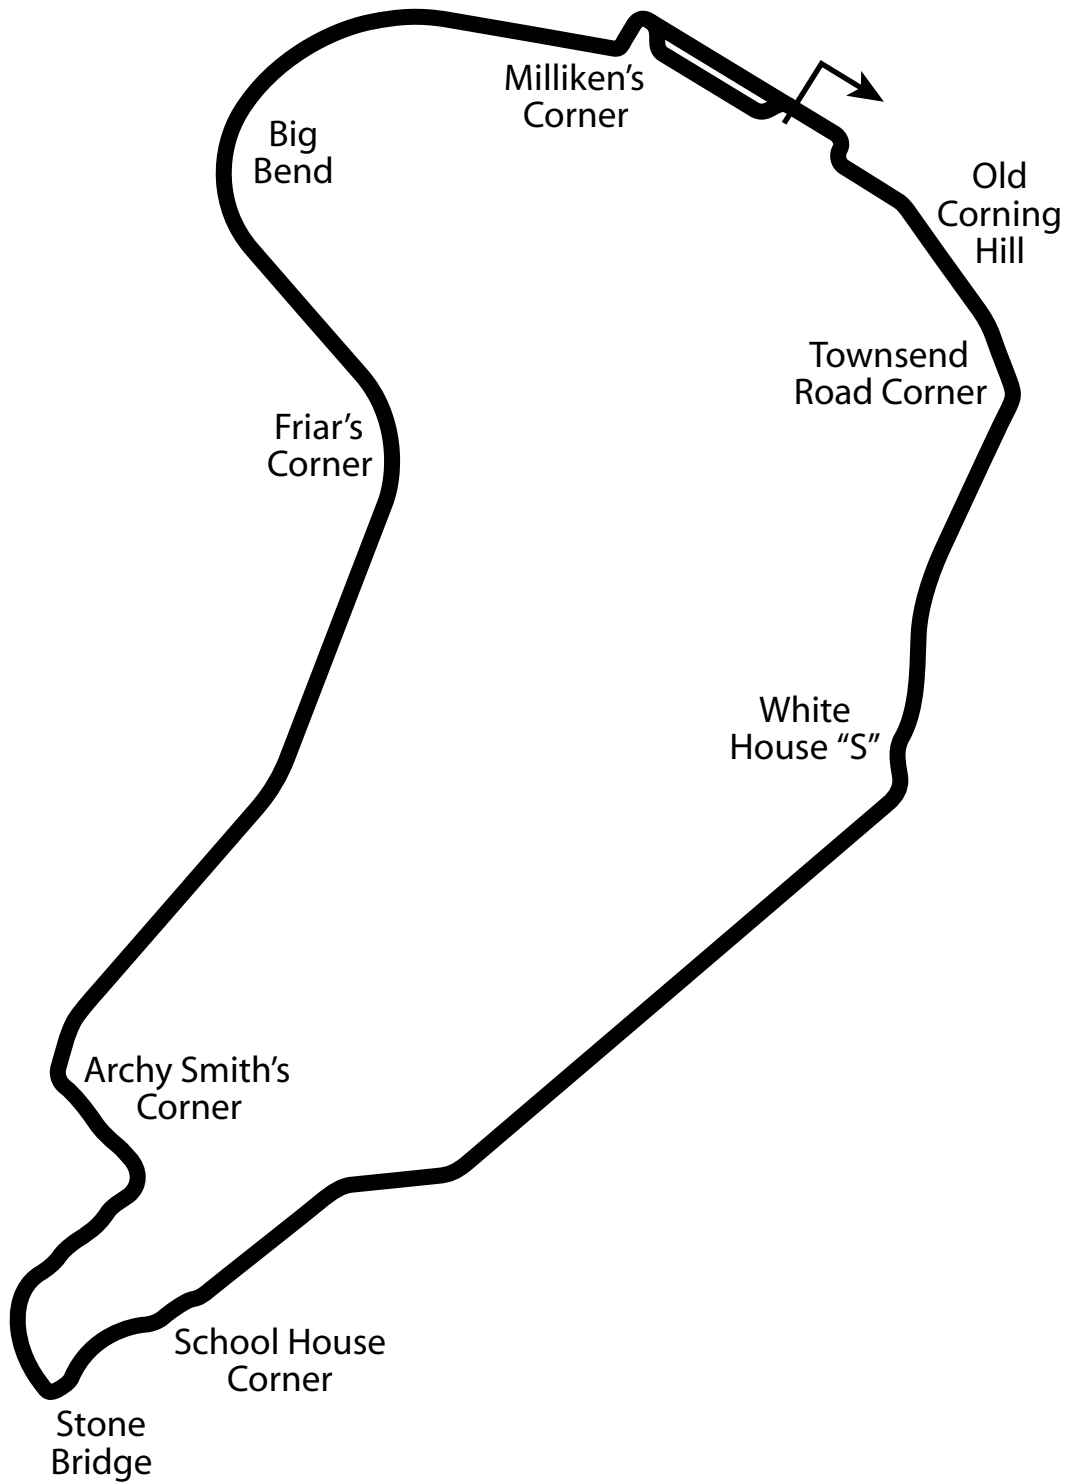

Watkins Glen Grand Prix Course

6.60 miles
10.62 km
33 turns

watnit48