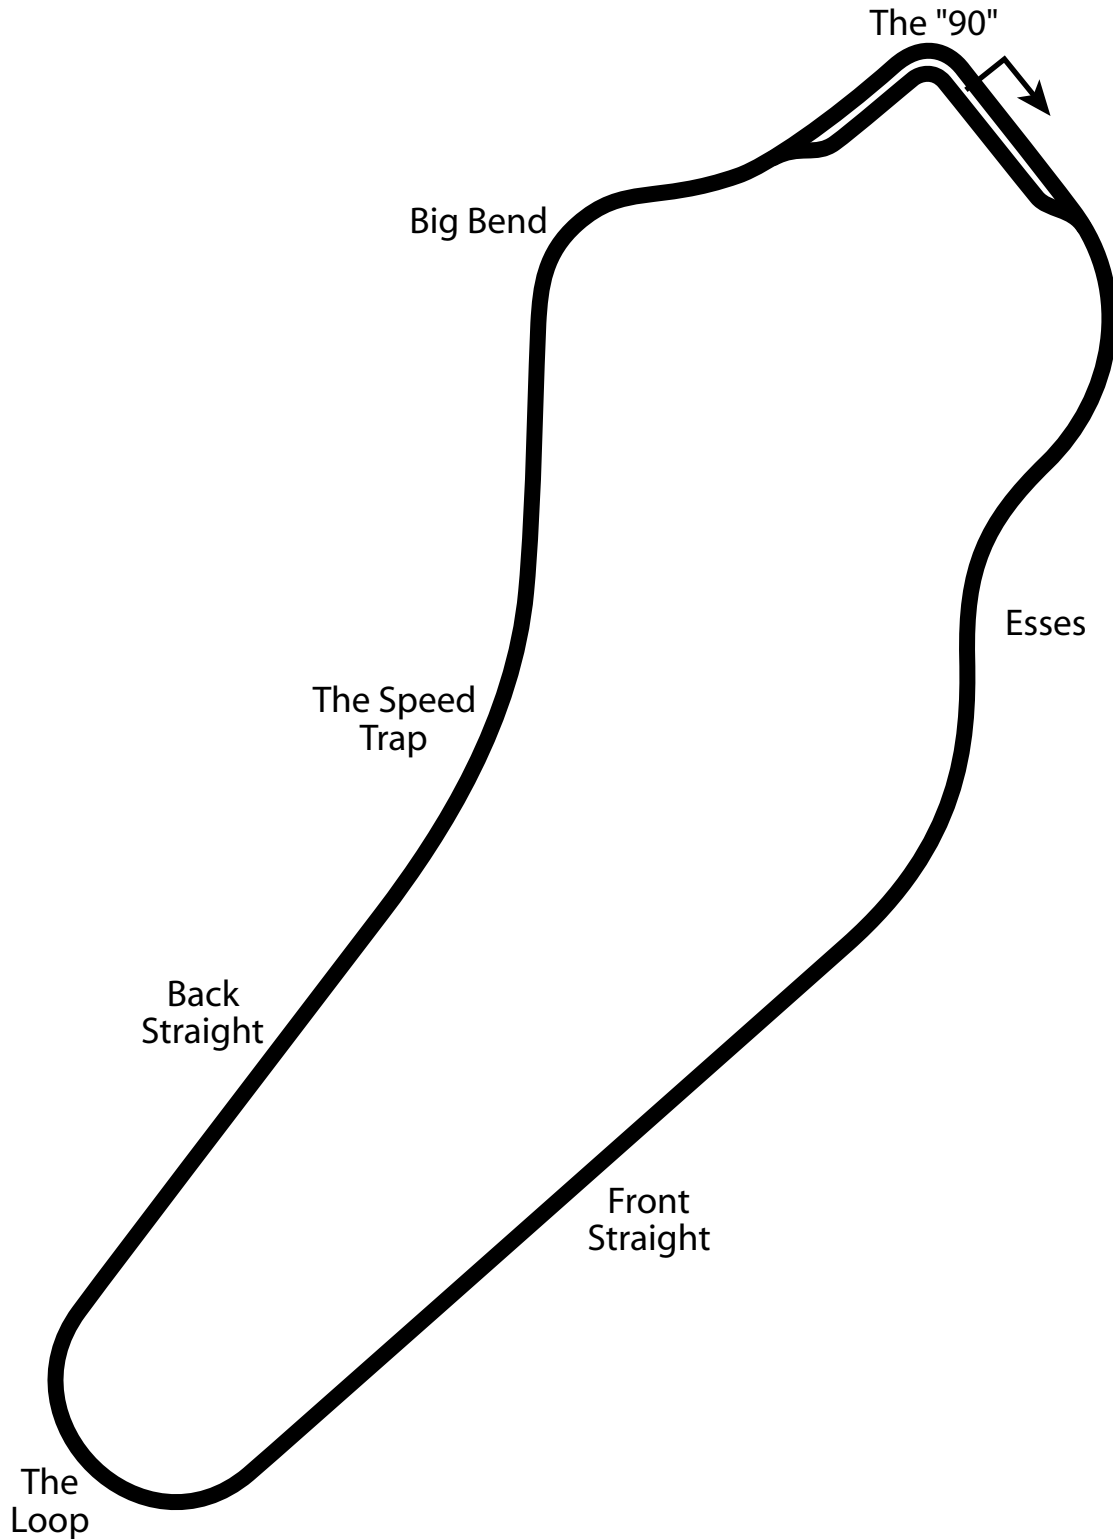

Watkins Glen International

2.30 miles
3.70 km
8 turns

watnite