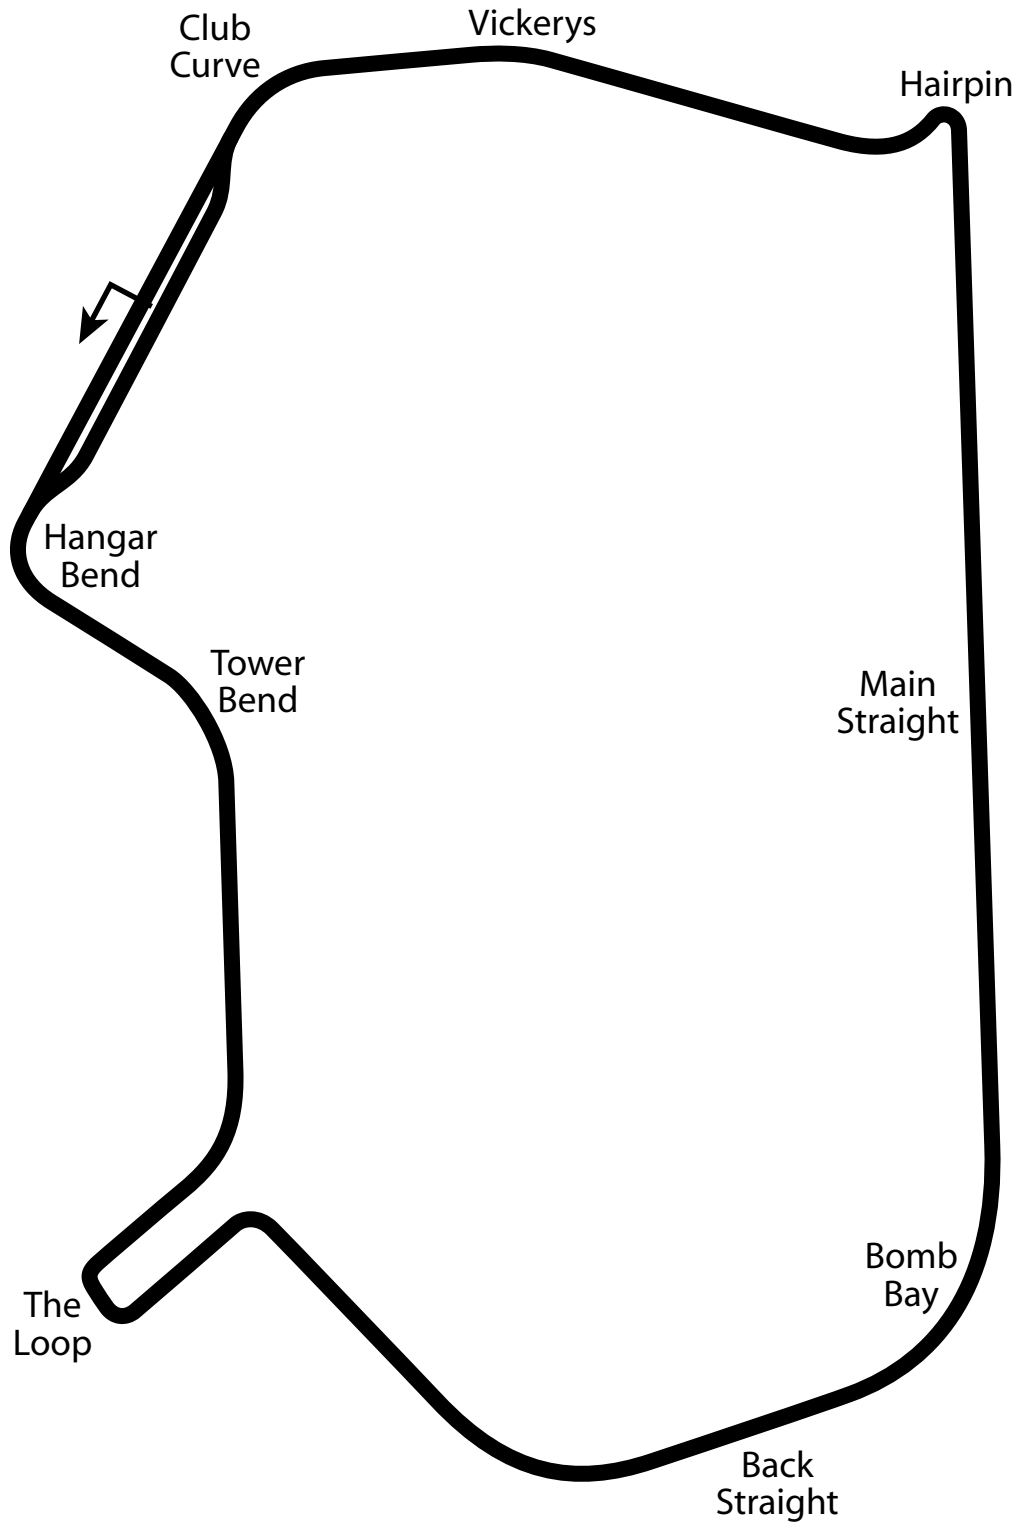

Wigram Aerodrome

2.30 miles
3.70 km
9 turns

wigram